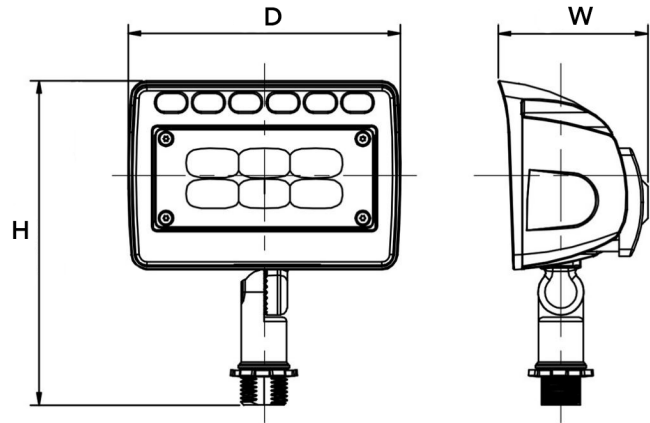

Accessories For 6602 Series **Must Be Purchased Together With Fixtures**

6602-12V-SH2	Shroud For 6W
6602-12V-SH2	Shroud For 12W
6602-12V-SH3	Shroud For 24W
6602-12V-SH4	Shroud For 30W
6602-12V-SH4	Shroud For 50W

Dimensions

5.6"(H) x 4.7"(W) x 2.6"(D)

4.7"(H) x 6.6"(W) x 3"(D)

9.4"(H) x 8.6"(W) x 3.5"(D)

Application