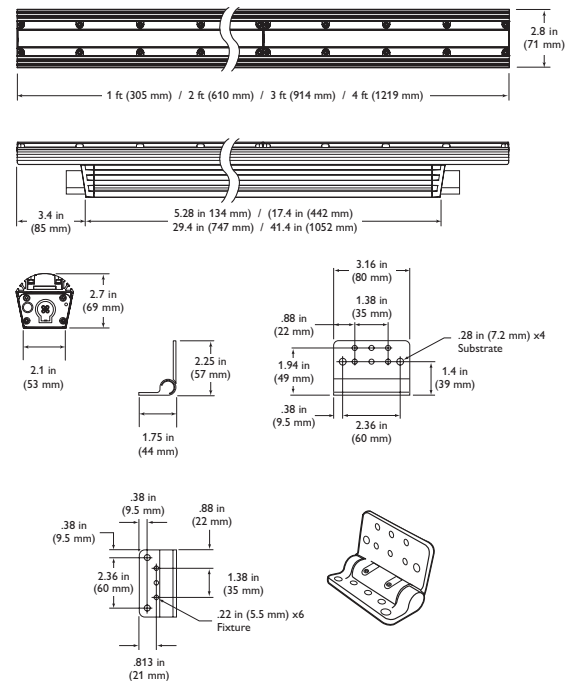

Use Item Number when ordering in North America.

Accessories

Item	Type	Size	Item Number	Philips 12NC
Leader Cable with Terminator	UL / cUL	10 ft (3.0 m)	108-000056-03	910503704071
		50 ft (15.2 m)	108-000056-00	910503703138
	CE / PSE	10 ft (3.0 m)	108-000056-04	910503704072
		50 ft (15.2 m)	108-000056-01	910503704069
Jumper Cable	UL / cUL	End-to-End	108-000057-00	910503703139
		1 ft (305 mm)	108-000057-03	910503704076
		5 ft (1.5 m)	108-000057-06	910503704079
		10 ft (3.0 m)	108-000057-09	910503704082
	CE / PSE	End-to-End	108-000057-01	910503704074
		1 ft (305 mm)	108-000057-04	910503704077
		5 ft (1.5 m)	108-000057-07	910503704080
		10 ft (3.0 m)	108-000057-10	910503704083
Glare Shield		1 ft (305 mm)	120-000081-00	910503700745
		2 ft (610 mm)	120-000081-01	910503700746
		3 ft (914 mm)	120-000081-02	910503700747
		4 ft (1219 mm)	120-000081-03	910503700748
Additional Terminators		Quantity 10	120-000157-00	910503703142
Additional Hinge		Quantity 1	120-000098-00	910503700772

Dimensions

Philips Color Kinetics
3 Burlington Woods Drive
Burlington, Massachusetts 01803 USA
Tel 888.385.5742
Tel 617.423.9999
Fax 617.423.9998
www.philipscolorkinetics.com

Copyright © 2013 Philips Solid-State Lighting Solutions, Inc. All rights reserved.
Chromacore, Chromasic, CK, the CK logo, Color Kinetics, the Color Kinetics logo, ColorBlast, ChromaBlaze, ColorBurst, eVW Fuse, ColorGraze, ColorPlay, ColorReach, iW Reach, eW Reach, DIMand, EssentialWhite, eVW, iColor, iColor Cove, IntelliWhite, iW, iPlayer, Optibin, and Powercore are either registered trademarks or trademarks of Philips Solid-State Lighting Solutions, Inc. in the United States and / or other countries. All other brand or product names are trademarks or registered trademarks of their respective owners. Due to continuous improvements and innovations, specifications may change without notice.

DAS-000116-04 R00 10-13