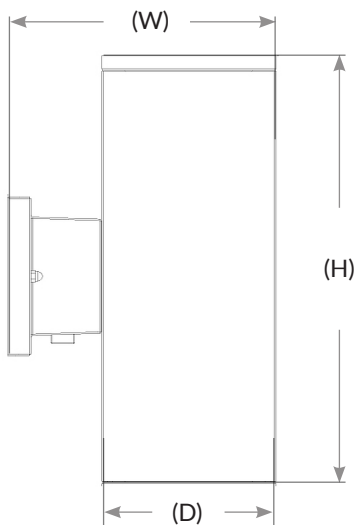

DIMENSIONS:

WARRANTY & LISTINGS:

- 5-Year warranty
- Wet location rated
- ETL listed

ELECTRICAL:

- Voltage: 4 inch models are 120V only
- Voltage: 5 inch models are 120-277V
- Dimming: 4 inch models compatible with standard TRIAC dimmers
- 5 inch models on 120V can use TRIAC or 0-10V dimmers, while on 277V can only use 0-10V dimmers.
- Power Factor: >0.95
- Efficacy: 80 LPW
- THD: <20%
- Housing: Die-cast Aluminum & Glass
- Maximum Ambient Temperature: 0°F to 104°F

APPLICATION:

- General site lighting
- Walkways, and stairways
- Alleys

SPECIFICATIONS:

Size	Wattage	Lumens	Color Temperature	Finish	Dimensions
4 Inch	12W Downlight	960 LM	Color Temperatures: 3000K/4000K/5000K	Black Bronze Brushed Nickel White	(H) 8" (W) 3.5" x (D) 5.875"
4 Inch	24W (Up/Down light, 12W per end)	1920 LM			(H) 10.25" (W) 3.5" x (D) 5.875"
5 Inch	20W Downlight	960 LM			(H) 8" x (W) 4.75" (D) 7.25"
5 Inch	40W (Up/Down light, 20W per end)	1920 LM			(H) 12" (W) 4.75" (D) 7.25"

LED SQUARE SCONCE WALL LIGHTS

SEARCH CODE: SC12383

4 INCH DIMENSIONS:

12W Downlight

(H) 8" (W) 3.5" x (D) 5.875"

4 INCH DIMENSIONS:

24W (Up/Down light, 12W per end)

(H) 10.25" (W) 3.5" x (D) 5.875"

5 INCH DIMENSIONS:

20W Downlight

(H) 8" x (W) 4.75" (D) 7.25"

5 INCH DIMENSIONS:

40W (Up/Down light, 20W per end)

(H) 12" (W) 4.75" (D) 7.25"