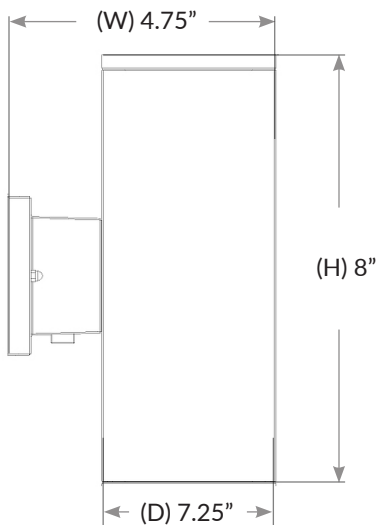

DIMENSIONS:

WARRANTY & LISTINGS:

- 5-Year warranty
- Wet location rated
- ETL listed

ELECTRICAL:

- Voltage: 4 inch models are 120V only
- Voltage: 5 inch models are 120-277V
- Dimming: 4 inch models compatible with standard TRIAC dimmers
- 5 inch models on 120V can use TRIAC or 0-10V dimmers, while on 277V can only use 0-10V dimmers.
- Power Factor: >0.95
- Efficacy: 80 LPW
- THD: <20%
- Housing: Die-cast Aluminum & Glass
- Maximum Ambient Temperature: 0°F to 104°F

APPLICATION:

- General site lighting
- Walkways, and stairways
- Alleys

SPECIFICATIONS:

Size	Wattage	Lumens	Color Temperature	Finish	Dimensions
4 Inch	12W Downlight	960 LM	Color Temperatures: 3000K/4000K/5000K	Black Bronze Brushed Nickel White	(H) 8" (W) 3.5" x (D) 5.875"
4 Inch	24W (Up/Down light, 12W per end)	1920 LM			(H) 10.25" (W) 3.5" x (D) 5.875"
5 Inch	20W Downlight	960 LM			(H) 8" x (W) 4.75" (D) 7.25"
5 Inch	40W (Up/Down light, 20W per end)	1920 LM			(H) 12" (W) 4.75" (D) 7.25"

LED SQUARE SCONCE WALL LIGHTS

SEARCH CODE: SC12383

4 INCH DIMENSIONS:

12W Downlight

(H) 8" (W) 3.5" x (D) 5.875"

4 INCH DIMENSIONS:

24W (Up/Down light, 12W per end)

(H) 10.25" (W) 3.5" x (D) 5.875"

5 INCH DIMENSIONS:

20W Downlight

(H) 8" x (W) 4.75" (D) 7.25"

5 INCH DIMENSIONS:

40W (Up/Down light, 20W per end)

(H) 12" (W) 4.75" (D) 7.25"