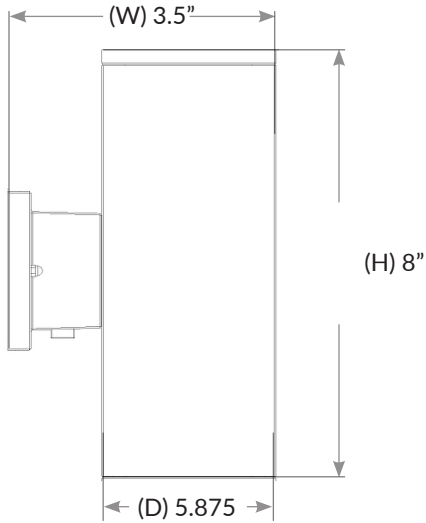

DIMENSIONS:

WARRANTY & LISTINGS:

- 5-Year warranty
- Wet location rated
- ETL listed

ELECTRICAL:

- Voltage: 4 inch models are 120V only
- Voltage: 5 inch models are 120-277V
- Dimming: 4 inch models compatible with standard TRIAC dimmers
- 5 inch models on 120V can use TRIAC or 0-10V dimmers, while on 277V can only use 0-10V dimmers.
- Power Factor: >0.95
- Efficacy: 80 LPW
- THD: <20%
- Housing: Die-cast Aluminum & Glass
- Maximum Ambient Temperature: 0°F to 104°F

APPLICATION:

- General site lighting
- Walkways, and stairways
- Alleys

SPECIFICATIONS:

Size	Wattage	Lumens	Color Temperature	Finish	Dimensions
4 Inch	12W Downlight	960 LM	Color Temperatures: 3000K/4000K/5000K	Black Bronze Brushed Nickel White	(H) 8" (W) 3.5" x (D) 5.875"
4 Inch	24W (Up/Down light, 12W per end)	1920 LM			(H) 10.25" (W) 3.5" x (D) 5.875"
5 Inch	20W Downlight	960 LM			(H) 8" x (W) 4.75" (D) 7.25"
5 Inch	40W (Up/Down light, 20W per end)	1920 LM			(H) 12" (W) 4.75" (D) 7.25"

LED SQUARE SCONCE WALL LIGHTS

SEARCH CODE: SC12383

4 INCH DIMENSIONS:

12W Downlight

(H) 8" (W) 3.5" x (D) 5.875"

4 INCH DIMENSIONS:

24W (Up/Down light, 12W per end)

(H) 10.25" (W) 3.5" x (D) 5.875"

5 INCH DIMENSIONS:

20W Downlight

(H) 8" x (W) 4.75" (D) 7.25"

5 INCH DIMENSIONS:

40W (Up/Down light, 20W per end)

(H) 12" (W) 4.75" (D) 7.25"