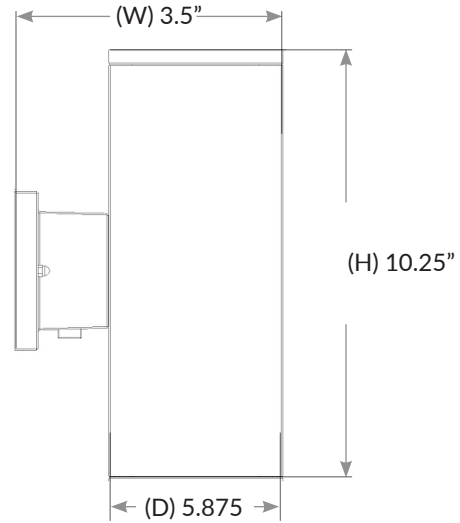

DIMENSIONS:

WARRANTY & LISTINGS:

- 5-Year warranty
- Wet location rated
- ETL listed

ELECTRICAL:

- Voltage: 4 inch models are 120V only
- Voltage: 5 inch models are 120-277V
- Dimming: 4 inch models compatible with standard TRIAC dimmers
- 5 inch models on 120V can use TRIAC or 0-10V dimmers, while on 277V can only use 0-10V dimmers.
- Power Factor: >0.95
- Efficacy: 80 LPW
- THD: <20%
- Housing: Die-cast Aluminum & Glass
- Maximum Ambient Temperature: 0°F to 104°F

APPLICATION:

- General site lighting
- Walkways, and stairways
- Alleys

SPECIFICATIONS:

Size	Wattage	Lumens	Color Temperature	Finish	Dimensions
4 Inch	12W Downlight	960 LM	Color Temperatures: 3000K/4000K/5000K	Black Bronze Brushed Nickel White	(H) 8" (W) 3.5" x (D) 5.875"
4 Inch	24W (Up/Down light, 12W per end)	1920 LM			(H) 10.25" (W) 3.5" x (D) 5.875"
5 Inch	20W Downlight	960 LM			(H) 8" x (W) 4.75" (D) 7.25"
5 Inch	40W (Up/Down light, 20W per end)	1920 LM			(H) 12" (W) 4.75" (D) 7.25"

LED SQUARE SCONCE WALL LIGHTS

SEARCH CODE: SC12383

4 INCH DIMENSIONS:

12W Downlight

(H) 8" (W) 3.5" x (D) 5.875"

4 INCH DIMENSIONS:

24W (Up/Down light, 12W per end)

(H) 10.25" (W) 3.5" x (D) 5.875"

5 INCH DIMENSIONS:

20W Downlight

(H) 8" x (W) 4.75" (D) 7.25"

5 INCH DIMENSIONS:

40W (Up/Down light, 20W per end)

(H) 12" (W) 4.75" (D) 7.25"