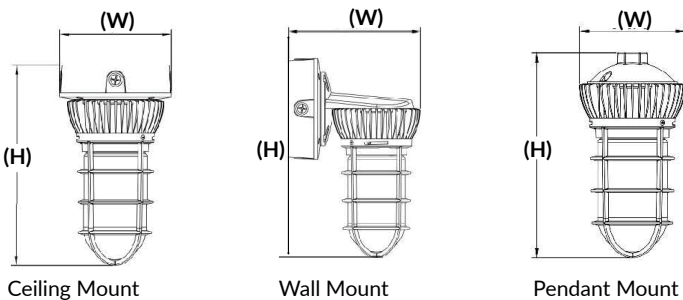

LED UNIVERSAL MOUNTING VAPOR LIGHT

QUICK SEARCH: SC9505

FEATURES:

- Silver powder-coated finish
- Die-cast housing and guard
- Frosted borosilicate glass
- Heat resistant
- 3 mounting options: Ceiling mount, wall mount, and pendant mount

LIGHTING:

- 175° beam angle
- Color temperature: Available in soft white and daylight
- LED chip: LUMINUS XNOVA COB

DIMENSIONS:

WARRANTY & LISTINGS:

- 5-year warranty
- UL Listed
- Wet Rated

MECHANICAL:

- Voltage: 120-277V
- Power factor: 95%
- CRI: >80
- Operating temperature: 0-104°F heating

APPLICATION:

- Commercial Entryways
- Basements
- Freezers
- Garages

SPECIFICATION:

Product Code	Wattage	Lumens	Color Temperature	Dimensions
SLVTU-12W-30K	12W Replaces 60W	900 Lumens	3000K Cool White	Ceiling Mount 10.75" (H) x 6" (W)
SLVTU-12W-50K	12W Replaces 60W	900 Lumens	5000K Daylight	Wall Mount 10.75" (H) x 7.75" (W) Pendant Mount 10.75" (H) x 5.25" (W)
SLVTU-20W-50K	20W Replaces 100W	1785 Lumens	5000K Daylight	
SLVTU-20W-30K	20W Replaces 100W	1785 Lumens	3000K Cool White	