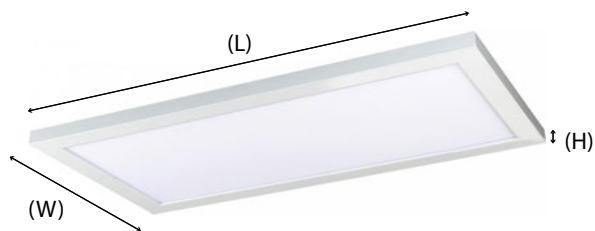

DIMENSIONS:

WARRANTY & LISTINGS:

- 5-year warranty
- cETLus - Listed
- Damp
- Energy Star

ELECTRICAL:

- Voltage: 120V/277V
- CRI: 80+
- Operating Temperature: -17C (0F) to a maximum of 45C (113F)

APPLICATION:

- Offices
- Schools
- Large Kitchens
- Hallways
- Low clearance spaces

SPECIFICATION:

Product Code	Wattage	Lumens	Color Temperature	Size	CRI	Dimensions
SL62-1151	18W	1,600 Lumens	5000K Daylight	1'x1'	80	12" (L) x 12" (W) x 0.75" (H)
SL62-1251	18W	1,600 Lumens	4000K Cool White	1'x1'	80	12" (L) x 12" (W) x 0.75" (H)
SL62-1051	18W	1,300 Lumens	3000K Soft White	1'x1'	90	12" (L) x 12" (W) x 0.75" (H)
SL62-1152	22W	1,900 Lumens	5000K Daylight	1'x2'	80	24" (L) x 12" (W) x 0.75" (H)
SL62-1252	22W	1,900 Lumens	4000K Cool White	1'x2'	90	24" (L) x 12" (W) x 0.75" (H)
SL62-1052	22W	1,650 Lumens	3000K Soft White	1'x2'	90	24" (L) x 12" (W) x 0.75" (H)
SL62-1154	45W	4,050 Lumens	5000K Daylight	1'x4'	80	48" (L) x 12" (W) x 0.75" (H)
SL62-1254	45W	3,780 Lumens	4000K Cool White	1'x4'	90	48" (L) x 12" (W) x 0.75" (H)
SL62-1054	45W	3,600 Lumens	3000K Soft White	1'x4'	90	48" (L) x 12" (W) x 0.75" (H)
SL62-1153	45W	4,050 Lumens	5000K Daylight	2'x2'	80	24" (L) x 24" (W) x 0.75" (H)
SL62-1253	45W	4,050 Lumens	4000K Cool White	2'x2'	90	24" (L) x 24" (W) x 0.75" (H)
SL62-1053	45W	3,500 Lumens	3000K Soft White	2'x2'	90	24" (L) x 24" (W) x 0.75" (H)