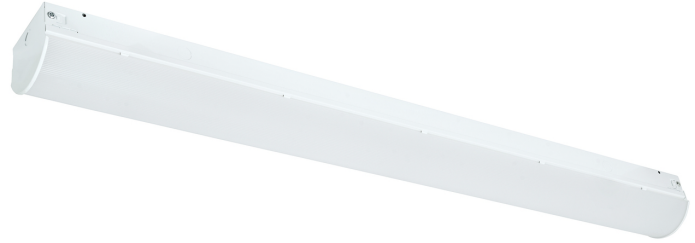

LED STAIRWELL MOTION SENSOR FIXTURE

QUICK SEARCH: SC9450

FEATURES:

- 4 feet
- Steel thickness: 24 gauge
- Metal housing, white powder coat finish
- 50,000 Hour Lifespan
- IP rating: IP20

LIGHTING:

- Dimming: 0-10V dimmable
- Lens: Prismatic
- Color temperature: Daylight, cool white, and color selectable
- Color rendering index: >80

DIMENSIONS:

- **4 Foot** : 48" (L) x 3.75" (H) x 4.5" (W)

WARRANTY & LISTINGS:

- 5-year warranty
- UL Listed
- 0-10V Dimming
- DLC
- Damp Location

MECHANICAL:

- Voltage: 120-277VAC 50/60Hz
- Power factor: >0.95
- Efficacy: 125LM/W
- Operating temperature: -13°F ~ 104°F

SPECIFICATION:

| Product Code | Wattage | Lumens | Color Temperature | Size | Dimensions |
|-----------------------|---------|-------------|------------------------------|--------|-------------------------------|
| SLCSL-4FT-40W-50K-D-K | 40W | 4200 Lumens | 5000K Daylight | 4 Foot | 46.8"(L) x 3.5"(H) x 2.4" (D) |
| SLCSL-4FT-40W-40K-D-K | 40W | 4200 Lumens | 4000K Cool White | 4 Foot | |
| SLCSL-4FT-40W-MCT-D-K | 40W | 4200 Lumens | Color Selectable 35K/40K/50K | 4 Foot | |