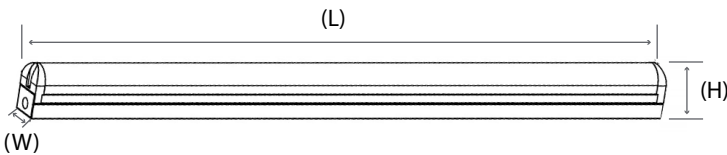

LED STAIRWELL MOTION SENSOR FIXTURE

QUICK SEARCH: SC9450

FEATURES:

- 4 feet
- Steel thickness: 24 gauge
- Metal housing, white powder coat finish
- 50,000 Hour Lifespan
- IP rating: IP20

LIGHTING:

- Dimming: 0-10V dimmable
- Lens: Prismatic
- Color temperature: Daylight, cool white, and color selectable
- Color rendering index: >80

DIMENSIONS:

- **4 Foot** : 48" (L) x 3.75" (H) x 4.5" (W)

WARRANTY & LISTINGS:

- 5-year warranty
- UL Listed
- 0-10V Dimming
- DLC
- Damp Location

MECHANICAL:

- Voltage: 120-277VAC 50/60Hz
- Power factor: >0.95
- Efficacy: 125LM/W
- Operating temperature: -13°F ~ 104°F

SPECIFICATION:

| Product Code | Wattage | Lumens | Color Temperature | Size | Dimensions |
|-----------------------|---------|-------------|------------------------------|--------|-------------------------------|
| SLCSL-4FT-40W-50K-D-K | 40W | 4200 Lumens | 5000K Daylight | 4 Foot | 46.8"(L) x 3.5"(H) x 2.4" (D) |
| SLCSL-4FT-40W-40K-D-K | 40W | 4200 Lumens | 4000K Cool White | 4 Foot | |
| SLCSL-4FT-40W-MCT-D-K | 40W | 4200 Lumens | Color Selectable 35K/40K/50K | 4 Foot | |