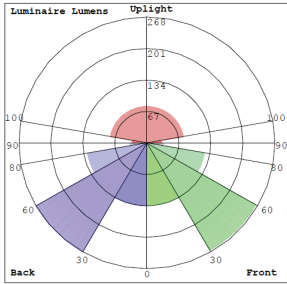

PHOTOMETRICS:

BUG Rating: B0-U3-G1