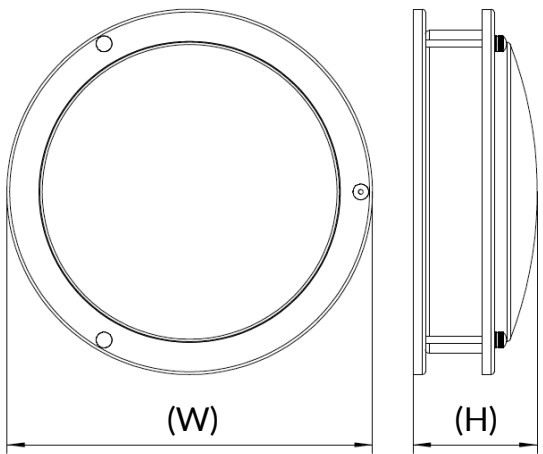

LED ROUND DRUM DECORATIVE FIXTURE

QUICK SEARCH: SC10479

FEATURES:

- Size: Available in 10", 12", 14", 16", and 18"
- Construction: Spun Aluminum + Steel
- Finish: Brushed nickel
- Optics: White Translucent Acrylic Lens
- MCT: Multi Color Temperature
(Selectable with Switch inside fixture)

DIMENSIONS:

WARRANTY & LISTINGS:

- 5-Year Warranty
- ETL Listed
- Energy Star
- Dimmable
- IP Rating: IP20 Indoor use only

ELECTRICAL:

- Voltage: 120V AC
- Power Factor: >0.9
- Efficacy: 75 LPW
- Operating Temp: 0 to +104°F

SPECIFICATION:

Product Code	Wattage	Efficacy	Lumens	Color Temperature	Dimensions
FDL-10-MCT5	10 Watt	75 LPW	900 Lumens	Color Tunable 27/30/35/40/50K	10" (W) x 3-2/5" (H)
FDL-12-MCT5	12 Watt	75 LPW	1,200 Lumens		12" (W) x 3-2/5" (H)
FDL-14-MCT5	14 Watt	75 LPW	1,500 Lumens		14" (W) x 3-2/5" (H)
FDL-16-MCT5	16 Watt	75 LPW	1,800 Lumens		16" (W) x 3-2/5" (H)
FDL-18-MCT	18 Watt	73 LPW	2,200 Lumens		18" (W) x 3-1/2" (H)

LED ROUND DRUM DECORATIVE FIXTURE

QUICK SEARCH: SC10479

PHOTOMETRICS:

BUG Rating: B0-U3-G1