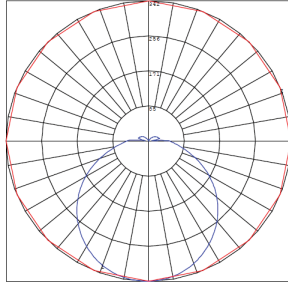

PHOTOMETRICS:

BUG Rating: B0-U3-G1