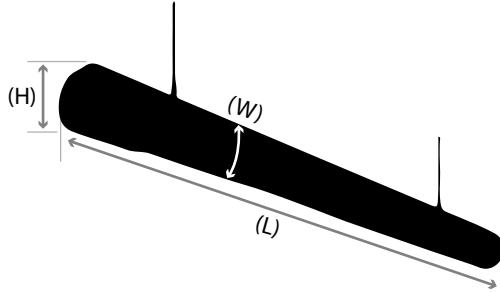

LED ROUND SUSPENDED OFFICE LIGHT

QUICK SEARCH: SC9438

Downlight

FEATURES:

- Color selectable: Choose between 3500K Neutral White, 4000K Cool White, 5000K Daylight and CCT Selectable.
- Size: 4 Feet
- Modern design
- Down light
- Rated life: 50,000 hours
- Lens: Prismatic Polycarbonate
- Housing: Aluminum

FEATURES:

47.2"(L) x 3.4"(H) x 3.4" (W)

WARRANTY & LISTINGS:

- 5-year warranty
- UL Listed
- DLC
- 0-10V Dimmable

MECHANICAL:

- Voltage: 100V- 277VAC 50/60 Hz
- CRI: >80
- Power Factor: >0.95
- Operating Temperature: -13°F to 140°F
- Efficacy: 110LM/W
- IP Rating: IP20

APPLICATION:

- Office buildings
- Schools
- Retail spaces
- Hotels

SPECIFICATION:

Product Code	Wattage	Lumens	Color Temperature	Size	Dimensions
SROL-4FT-UD-40W-MCT	40W	4400 Lumens	CCT Selectable - 35K/40K/50K	4 feet	47.2"(L) x 3.4"(H) x 3.4" (W)