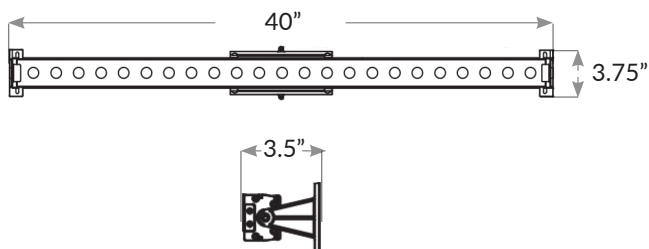

SPECIFICATIONS:

Product Code	Wattage	Lumens	Style	Dimensions
TC-FL-36W-RGBW-BT-BR	36W	972LM	Round	(H) 9.2" x (W) 7.4" (D) 5.2"
TC-FL-72W-RGBW-BT-BK	72W	1900LM (Single White) 2500LM (Maximum Power)	Round	(H) 11.6" x (W) 10" (D) 4.75"
TC-FLS-96W-RGBW-BT-BK	96W	2500LM (Single White) 3300LM (Maximum Power)	Square	(H) 10.8" x (W) 15.3" (D) 4.125"
TC-WW-36W-RGBW-BT-BK	36W	930LM (Single White) 1300LM (Maximum Power)	Square	(H) 3.75" x (W) 40" (D) 3.5"
TC-WW-72W-RGBW-BT-BK	72W	1900LM (Single White) 2500LM (Maximum Power)	Square	

LED RGB COLOR CHANGING FIXTURES

SEARCH CODE: SC12345

36W DIMENSIONS:

ACCESSORIES:

TC-FL-36W-RGBW-BT-BR-K
Half Glare Shield

72W DIMENSIONS:

ACCESSORIES:

TC-FL-72W-RGBW-BT-BK-K
Half Glare Shield

96W DIMENSIONS:

ACCESSORIES:

TC-FLS-96W-RGBW-BT-BK-K
Half Glare Shield

TC-FLS-96W-RGBW-BT-BK-FG-K
Full Glare Shield

36W & 72W DIMENSIONS:

ACCESSORIES:

TC-FLS-36W & TC-FLS-72W
Half Glare Shield