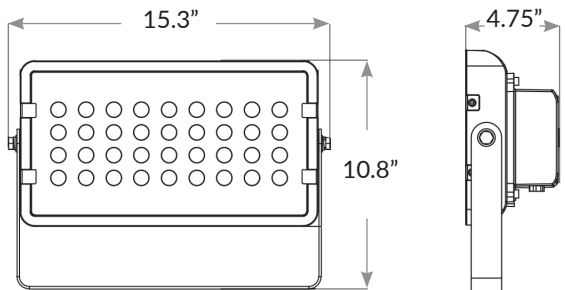

SPECIFICATIONS:

Product Code	Wattage	Lumens	Style	Dimensions
TC-FL-36W-RGBW-BT-BR	36W	972LM	Round	(H) 9.2" x (W) 7.4" (D) 5.2"
TC-FL-72W-RGBW-BT-BK	72W	1900LM (Single White) 2500LM (Maximum Power)	Round	(H) 11.6" x (W) 10" (D) 4.75"
TC-FLS-96W-RGBW-BT-BK	96W	2500LM (Single White) 3300LM (Maximum Power)	Square	(H) 10.8" x (W) 15.3" (D) 4.125"
TC-WW-36W-RGBW-BT-BK	36W	930LM (Single White) 1300LM (Maximum Power)	Square	(H) 3.75" x (W) 40" (D) 3.5"
TC-WW-72W-RGBW-BT-BK	72W	1900LM (Single White) 2500LM (Maximum Power)	Square	

LED RGB COLOR CHANGING FIXTURES

SEARCH CODE: SC12345

36W DIMENSIONS:

ACCESSORIES:

TC-FL-36W-RGBW-BT-BR-K
Half Glare Shield

72W DIMENSIONS:

ACCESSORIES:

TC-FL-72W-RGBW-BT-BK-K
Half Glare Shield

96W DIMENSIONS:

ACCESSORIES:

TC-FLS-96W-RGBW-BT-BK-K
Half Glare Shield

TC-FLS-96W-RGBW-BT-BK-FG-K
Full Glare Shield

36W & 72W DIMENSIONS:

ACCESSORIES:

TC-FLS-36W & TC-FLS-72W
Half Glare Shield