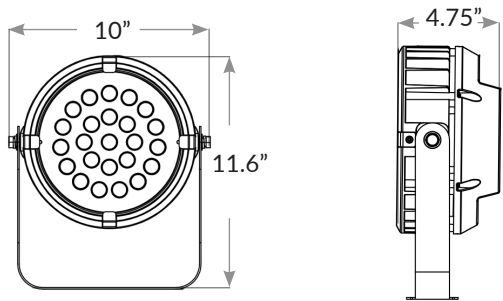

SPECIFICATIONS:

Product Code	Wattage	Lumens	Style	Dimensions
TC-FL-36W-RGBW-BT-BR	36W	972LM	Round	(H) 9.2" x (W) 7.4" (D) 5.2"
TC-FL-72W-RGBW-BT-BK	72W	1900LM (Single White) 2500LM (Maximum Power)	Round	(H) 11.6" x (W) 10" (D) 4.75"
TC-FLS-96W-RGBW-BT-BK	96W	2500LM (Single White) 3300LM (Maximum Power)	Square	(H) 10.8" x (W) 15.3" (D) 4.125"
TC-WW-36W-RGBW-BT-BK	36W	930LM (Single White) 1300LM (Maximum Power)	Square	(H) 3.75" x (W) 40" (D) 3.5"
TC-WW-72W-RGBW-BT-BK	72W	1900LM (Single White) 2500LM (Maximum Power)	Square	

LED RGB COLOR CHANGING FIXTURES

SEARCH CODE: SC12345

36W DIMENSIONS:

ACCESSORIES:

TC-FL-36W-RGBW-BT-BR-K
Half Glare Shield

72W DIMENSIONS:

ACCESSORIES:

TC-FL-72W-RGBW-BT-BK-K
Half Glare Shield

96W DIMENSIONS:

ACCESSORIES:

TC-FLS-96W-RGBW-BT-BK-K
Half Glare Shield

TC-FLS-96W-RGBW-BT-BK-FG-K
Full Glare Shield

36W & 72W DIMENSIONS:

ACCESSORIES:

TC-FLS-36W & TC-FLS-72W
Half Glare Shield