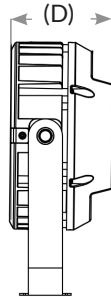

DIMENSIONS: