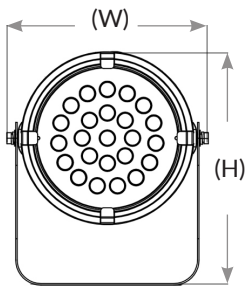

DIMENSIONS: