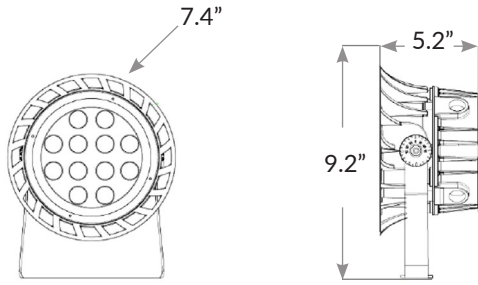

LED RGB COLOR CHANGING FIXTURES

SEARCH CODE: SC12345

36W DIMENSIONS:

ACCESSORIES:

72W DIMENSIONS: