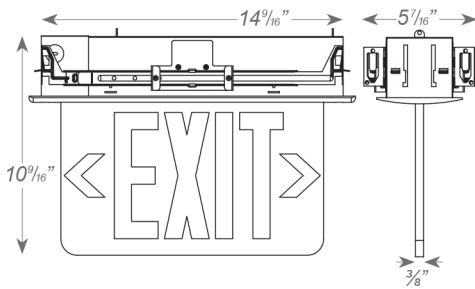

# RECESSED EDGE LIT LED EXIT SIGN

### DIMENSIONS: