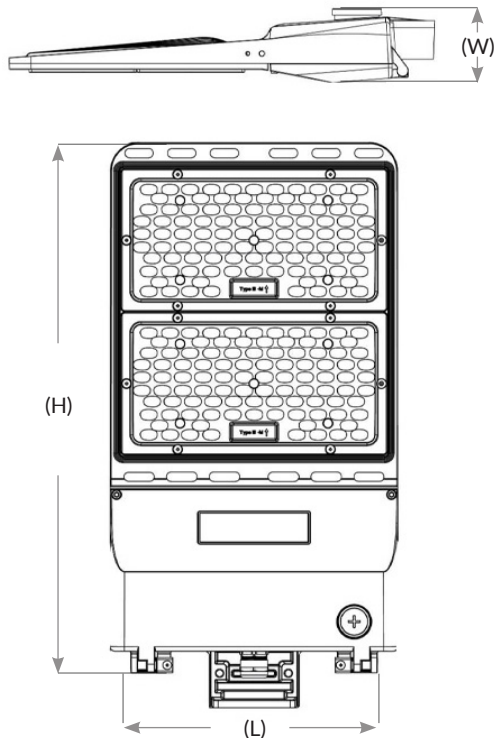

DIMENSIONS:

WARRANTY & LISTINGS:

- cULus Listed
- Lifespan 50,000 Hours
- DLC
- IP65 for weather protection
- FCC Compliant
- Rated for 3G Vibration
- 5-Year Warranty

ELECTRICAL:

- Voltage: Universal 120-277 VAC (50/60Hz) AC Voltage with 6-foot incoming power cords
- 0-10vdc dimming drivers are standard
- THD: <20%
- Power Factor >90
- CRI: >80
- Operating Temperature: 0°F to 122°F