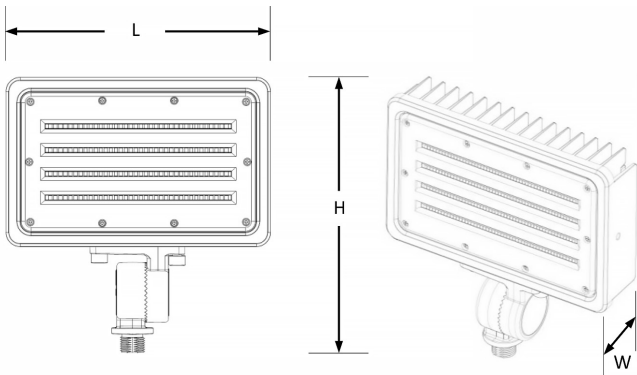

LED OUTDOOR FLOOD LIGHT FIXTURES

SEARCH CODE: SC7056

FEATURES:

- Color Selectable: 3500K, 4000K, and 5000K
- Provides a range of 2,000 to 7,000 lumens
- Die cast aluminum housing
- Dark bronze powder coat finish
- Polycarbonate lens

DIMENSIONS:

WARRANTY & LISTINGS:

- cULus Listed
- Lifespan 50,000 Hours
- DLC
- IP65 for weather protection
- FCC Compliant
- Rated for 3G Vibration
- 5-Year Warranty

ELECTRICAL:

- Voltage: Universal 120-277 VAC (50/60Hz)
- 0-10vdc dimming drivers are standard
- THD: <20%
- Power Factor >90
- CRI: >80
- Operating Temperature: 0°F to 122°F

ACCESSORIES:

- Yoke Mount option for (31W & 51W)
- Threaded Mounting Plate or ground stake for the knuckle mount
sold seperatly

SPECIFICATIONS:

Product Code	Wattage	Lumens	Dimensions	Mount
LFP16LEDMV-MCT-KN	16W	2,000LM	(L) 4.3" x (W) 1.7" x (H) 5.8"	Knuckle Mount
LFP31LEDMV-MCT-KN	31W	4,000LM	(L) 8.7" x (W) 1.9" x (H) 9"	Knuckle Mount
LFP31LEDMV-MCT-TR-K	31W	4,000LM	(L) 8.7" x (W) 1.9" x (H) 9"	Trunion Mount
LFP51LEDMV-MCT-KN	51W	7,000LM	(L) 8.7" x (W) 1.9" x (H) 9"	Knuckle Mount
LFP51LEDMV-MCT-TR-K	51W	7,000LM	(L) 8.7" x (W) 1.9" x (H) 9"	Trunion Mount

MOUNTING:

SPECIFICATIONS:

Product Code	Wattage	Lumens	Dimensions	Mount
LFP100-180LEDMV-MCT-SF-K	Tunable 180/145/100	15,600 - 25,000LM	(L) 12" x (W) 4" x (H) 17"	Slip-fitter
LFP100-180LEDMV-MCT-TR-K	Tunable 180/145/100	15,600 - 25,000LM	(L) 12" x (W) 4" x (H) 17"	Trunnion
LFP200-300LEDMV-MCT-SF-K	Tunable 200/250/300	31,800 - 41,500LM	(L) 12" x (W) 4" x (H) 23.5"	Slip-fitter
LFP200-300LEDMV-MCT-TR-K	Tunable 200/250/300	31,800 - 41,500LM	(L) 12" x (W) 4" x (H) 23.5"	Trunnion