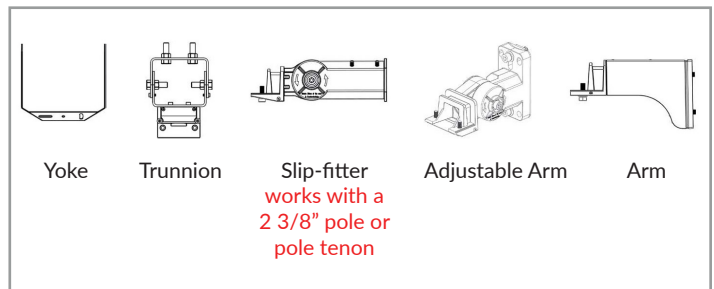

MOUNTING:

SPECIFICATIONS:

Product Code	Wattage	Lumens	Dimensions	Mount
LFP100-180LEDMV-MCT-SF-K	Tunable 180/145/100	15,600 - 25,000LM	(L) 12" x (W) 4" x (H) 17"	Slip-fitter
LFP100-180LEDMV-MCT-TR-K	Tunable 180/145/100	15,600 - 25,000LM	(L) 12" x (W) 4" x (H) 17"	Trunnion
LFP200-300LEDMV-MCT-SF-K	Tunable 200/250/300	31,800 - 41,500LM	(L) 12" x (W) 4" x (H) 23.5"	Slip-fitter
LFP200-300LEDMV-MCT-TR-K	Tunable 200/250/300	31,800 - 41,500LM	(L) 12" x (W) 4" x (H) 23.5"	Trunnion