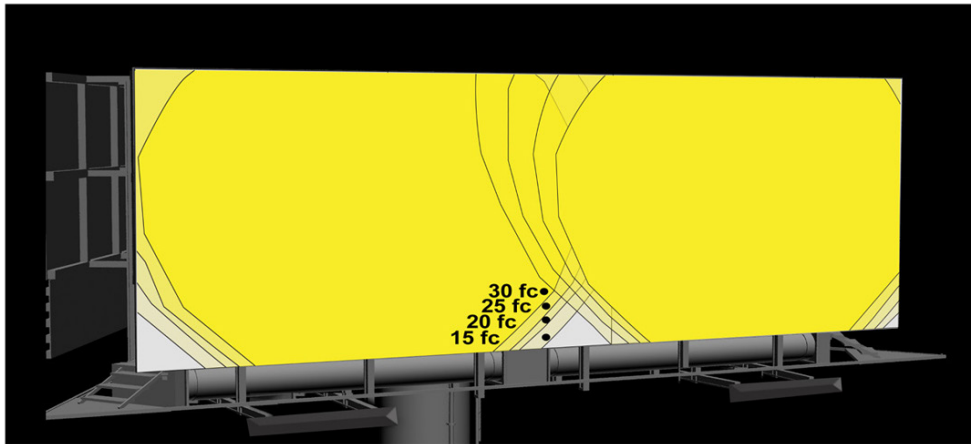

OUTDOOR SIGN LIGHTS

SEARCH CODE: SC43933

4FT available In a white finish

FEATURES:

- **Durable Construction:** Die-cast aluminum with a black powder coat finish for enhanced durability and corrosion resistance.
- **Flexible Installation:** Includes removable 1/2" NPT threaded knuckles and a detachable half shroud for versatile mounting options.
- **Beam Angle:** 90° for focused, uniform illumination.
- **High Output:** Available lumen options of 6700LM and 15300LM.

ADDITIONAL ANGLES:

SPECIFICATIONS:

Product Code	Wattage	Lumens	Color Temperature	Size	Mount	Finish
LOSL-2FT-50W-30K-BL	50W	6700 Lumens	3000K	2 Feet	Surface Mount	Black
LOSL-2FT-50W-50K-BL	50W	6700 Lumens	5000K	2 Feet	Surface Mount	Black
LOSL-4FT-120W-30K-BL	120W	15300 Lumens	3000K	4 Feet	Surface Mount	Black
LOSL-4FT-120W-50K-BL	120W	15300 Lumens	5000K	4 Feet	Surface Mount	Black
LOSL-4FT-120W-30K-WH	120W	15300 Lumens	3000K	4 Feet	Surface Mount	White
LOSL-4FT-120W-50K-WH	120W	15300 Lumens	5000K	4 Feet	Surface Mount	White

OUTDOOR SIGN LIGHTS

SEARCH CODE: SC43933

DIMENSIONS:

LOSL-2FT

22 3/4"(L) x 3"(H) x 4 1/2"(W)

DIMENSIONS:

LOSL-4FT

45"(L) x 3"(H) x 4 1/2"(W)

OUTDOOR SIGN LIGHTS

SEARCH CODE: SC43933

PHOTOMETRICS:

BUG Rating: B3-U0-G0

BILLBOARD REFERENCE GUIDE:

LOSL-2FT

Billboard Size: 5'x 17.5' Mounting Distance: 6'

BILLBOARD REFERENCE GUIDE: