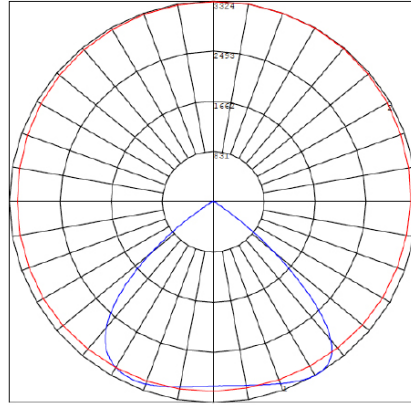

ADDITIONAL ANGLES:

SPECIFICATIONS:

Product Code	Wattage	Lumens	Color Temperature	Size	Mount	Finish
LOSL-2FT-50W-30K-BL	50W	6700 Lumens	3000K	2 Feet	Surface Mount	Black
LOSL-2FT-50W-50K-BL	50W	6700 Lumens	5000K	2 Feet	Surface Mount	Black
LOSL-4FT-120W-30K-BL	120W	15300 Lumens	3000K	4 Feet	Surface Mount	Black
LOSL-4FT-120W-50K-BL	120W	15300 Lumens	5000K	4 Feet	Surface Mount	Black
LOSL-4FT-120W-30K-WH	120W	15300 Lumens	3000K	4 Feet	Surface Mount	White
LOSL-4FT-120W-50K-WH	120W	15300 Lumens	5000K	4 Feet	Surface Mount	White

OUTDOOR SIGN LIGHTS

SEARCH CODE: SC43933

DIMENSIONS:

LOSL-2FT

22 3/4"(L) x 3"(H) x 4 1/2"(W)

DIMENSIONS:

LOSL-4FT

45"(L) x 3"(H) x 4 1/2"(W)

OUTDOOR SIGN LIGHTS

SEARCH CODE: SC43933

PHOTOMETRICS:

BUG Rating: B3-U0-G0

BILLBOARD REFERENCE GUIDE:

LOSL-2FT

Billboard Size: 5'x 17.5' Mounting Distance: 6'

BILLBOARD REFERENCE GUIDE:

LOSL-4FT

Billboard Size: 10.5'x 36' Mounting Distance: 6'