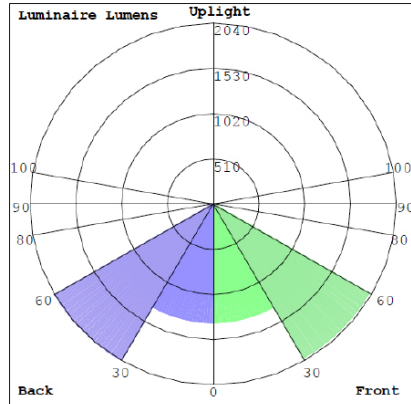

OUTDOOR SIGN LIGHTS

SEARCH CODE: SC43933

PHOTOMETRICS:

BUG Rating: B3-U0-G0