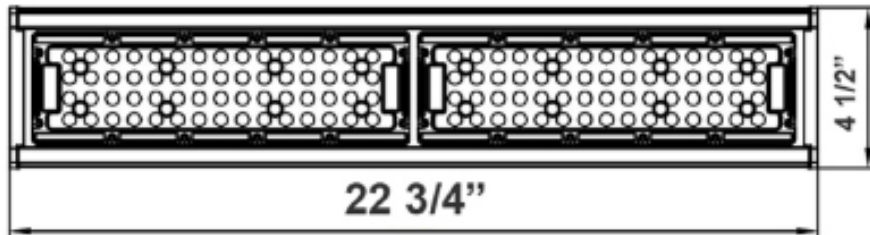

OUTDOOR SIGN LIGHTS

SEARCH CODE: SC43933

DIMENSIONS:

LOSL-2FT

22 3/4"(L) x 3"(H) x 4 1/2"(W)

DIMENSIONS:

LOSL-4FT

45"(L) x 3"(H) x 4 1/2"(W)

OUTDOOR SIGN LIGHTS

SEARCH CODE: SC43933

PHOTOMETRICS:

BUG Rating: B3-U0-G0

BILLBOARD REFERENCE GUIDE:

LOSL-2FT

Billboard Size: 5'x 17.5' Mounting Distance: 6'

BILLBOARD REFERENCE GUIDE: