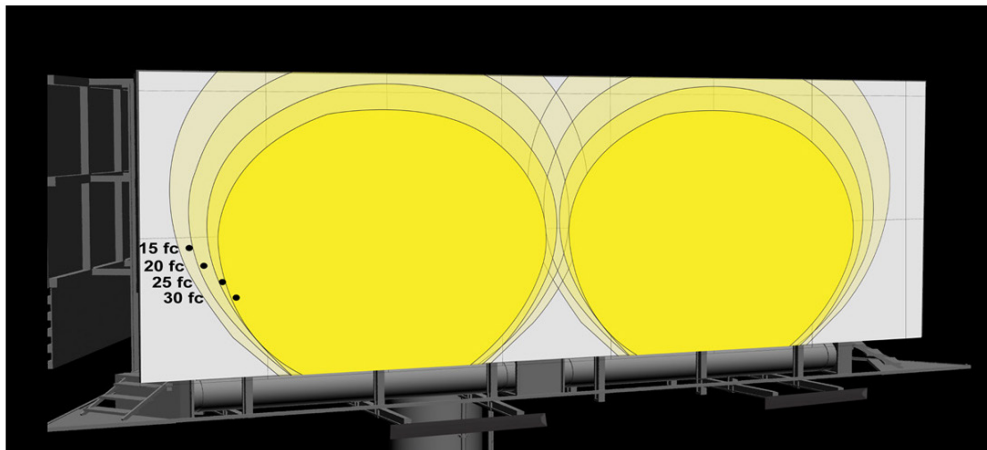

BILLBOARD REFERENCE GUIDE:

LOSL-4FT

Billboard Size: 10.5'x 36' Mounting Distance: 6'