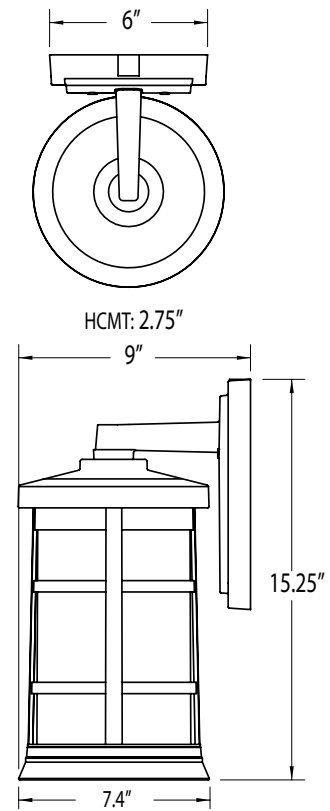

## Integrated LED / Regular Screw In Socket

Integrated LED

Regular Screw In Socket

## Application

Small Wall Mount

Large Wall Mount

Post Mount