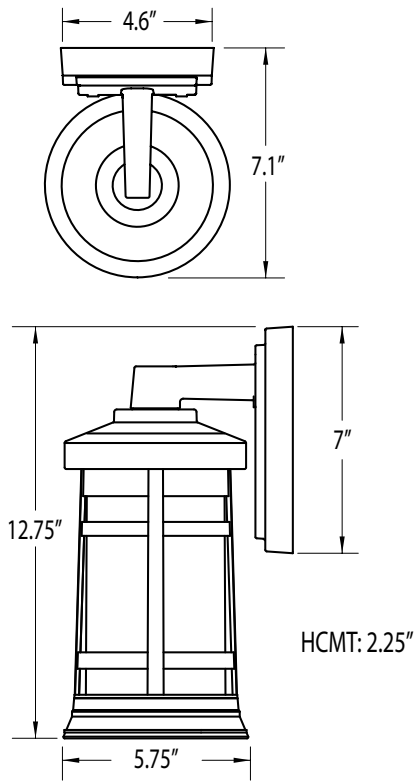

## LED Milano Wall & Post Lights

Quick Search Code: S20964

	Product No	Description	Style	Finish
	SL103-I60-BF	Screw In LED Socket	Large Wall Light	Black
	SL103-I60-ZF	Screw In LED Socket	Large Wall Light	Bronze
	SL103-I60-WF	Screw In LED Socket	Large Wall Light	White
	SL203-I60-BF	Screw In LED Socket	Large Wall Light	Black
	SL203-I60-ZF	Screw In LED Socket	Large Wall Light	Bronze
	SL203-I60-WF	Screw In LED Socket	Large Wall Light	White
	SL102-I60-BF	Screw In LED Socket	Large Post Top	Black
	SL102-I60-ZF	Screw In LED Socket	Large Post Top	Bronze
	SL102-I60-WF	Screw In LED Socket	Large Post Top	White
	SL103-LE800W-BF	Integrated LED 13W <b>1140LM</b> 3000K	Large Wall Light	Black
	SL103-LE800C-BF	Integrated LED 13W <b>1280LM</b> 4000K	Large Wall Light	Black
	SL103-LE800W-ZF	Integrated LED 13W <b>1140LM</b> 3000K	Large Wall Light	Bronze

## Integrated LED / Regular Screw In Socket

Integrated LED

Regular Screw In Socket

## Application

Small Wall Mount

Large Wall Mount

Post Mount