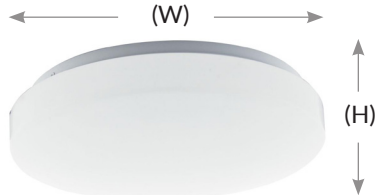

LED CEILING FLUSH MOUNT

SEARCH CODE: SC6858

FEATURES:

- Available in 11", 14", and 19"
- Optional motion sensor available on select models
- Finish: Steel white painted housing with frosted acrylic lens
- Lumens: 1200lm / 1550lm / 1950lm
- Wattage: 16W, 20W, and 32W
- CCT (Kelvin): 3000K/4000K/5000K
- Standard surface mount installation to a junction box whether it be wall or ceiling.

DIMENSIONS:

11 Inch
(W) 11.54" x (H) 3.04"

14 Inch
(W) 14" x (H) 3.55"

19 Inch
(W) 19" x (H) 5.75"

WARRANTY & LISTINGS:

- 5-year warranty
- cETLus Listed
- RoHS
- Damp Rated
- Energy Star
- FCC Compliant

ELECTRICAL: