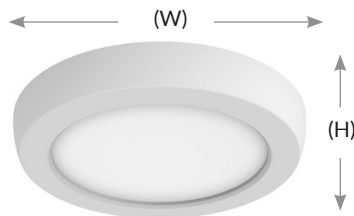

LED BLINK CEILING LIGHTS

SEARCH CODE: SC9546

Black | Bronze | Brushed Nickel

FEATURES:

- Available in 5", 7", and 9"
- Mounts directly on a 3" and 4" junction box
- Lens Material: Poly methyl methacrylate
- Surge protection: Built-in surge protection - 2.5KV
- Material: Die Cast Aluminum
- CCT (Kelvin): 2700K, 3000K, 3500K, 4000K, 5000K
- Dimmable: Can be dimmed down to about 20% using a standard 120V dimmer, range depending the dimmer
- Beam angle: 100°

DIMENSIONS:

5 Inch (W) 5" x (H) 0.67" 7 Inch (W) 7" x (H) 0.67" 9 Inch (W) 9" x (H) 0.67"

WARRANTY & LISTINGS:

- 5-year warranty
- cETLus Listed
- RoHS
- Damp Rated
- Energy Star
- FCC Compliant

ELECTRICAL: