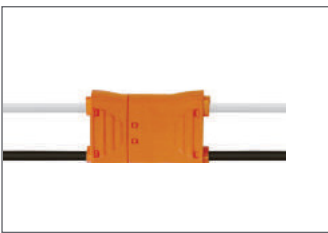

LED BLINK CEILING LIGHTS

SEARCH CODE: SC9546

Black | Bronze | Brushed Nickel

FEATURES:

- Available in 5", 7", and 9"
- Mounts directly on a 3" and 4" junction box
- Lens Material: Poly methyl methacrylate
- Surge protection: Built-in surge protection - 2.5KV
- Material: Die Cast Aluminum
- CCT (Kelvin): 2700K, 3000K, 3500K, 4000K, 5000K
- Dimmable: Can be dimmed down to about 20% using a standard 120V dimmer, range depending the dimmer
- Beam angle: 100°

INSTALLATION:

Step 1

Simply screw the Blink universal mounting plate to the junction box.

Step 2

Make your connections using the quick connect included, and lift into place.

Step 3

Snap Blink onto the mounting plate.