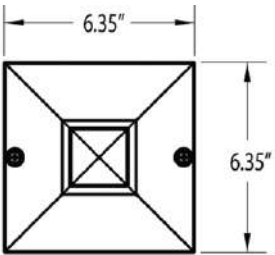

Integrated LED / Regular Screw In Socket

Integrated LED

Regular Screw In Socket

Dimensions

Post Top

Small Wall Mount

Large Wall Mount