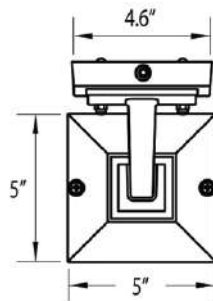

Integrated LED / Regular Screw In Socket

Integrated LED

Regular Screw In Socket

Dimensions

Post Top

Small Wall Mount

Large Wall Mount