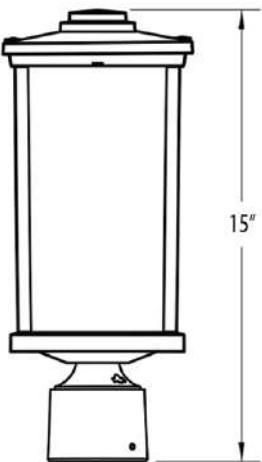

LED Napoli Wall & Post Lights

Quick Search Code: S20937

Product No	Description	Style	Finish
SL246-LE800C-ZF	Integrated LED 13W 1280LM 4000K	Post Light	Bronze
SL246-LE800W-WF	Integrated LED 13W 1140LM 3000K	Post Light	White
SL246-LE800C-WF	Integrated LED 13W 1280LM 4000K	Post Light	White
SL145-LE800W-BF	Integrated LED 13W 1140LM 3000K	Small Wall Light	Black
SL145-LE800C-BF	Integrated LED 13W 1280LM 4000K	Small Wall Light	Black
SL145-LE800W-ZF	Integrated LED 13W 1140LM 3000K	Small Wall Light	Bronze
SL145-LE800C-ZF	Integrated LED 13W 1280LM 4000K	Small Wall Light	Bronze
SL145-LE800W-WF	Integrated LED 13W 1140LM 3000K	Small Wall Light	White
SL145-LE800C-WF	Integrated LED 13W 1280LM 4000K	Small Wall Light	White

Integrated LED / Regular Screw In Socket

Integrated LED

Regular Screw In Socket

Dimensions

Post Top

Small Wall Mount

Large Wall Mount