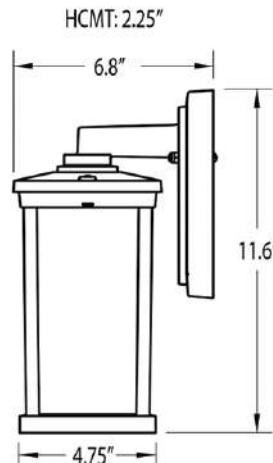

Integrated LED / Regular Screw In Socket

Integrated LED

Regular Screw In Socket

Dimensions

Post Top

Small Wall Mount

Large Wall Mount