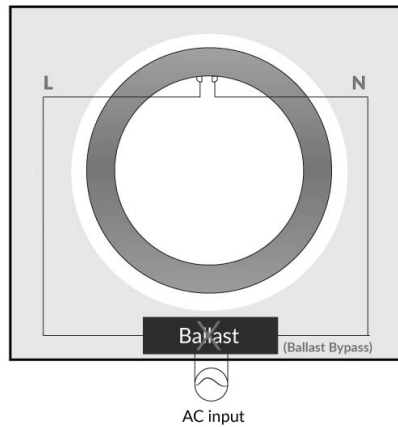

LED CIRCULAR T9 BULB

QUICK SEARCH: SC10782

FEATURES:

- Ballast Bypass
- Over 40% energy savings vs standard T9 systems
- Replaces 22W and 32W fluorescent circlines
- Long life - 50,000 hours
- Base: 4-Pin (G10q)
- Lens: Frosted
- Housing color: White
- Temperature: Available in Daylight, Cool White, and Soft White

DIMENSIONS:

11 Watt

8" (L) x 8" (D)

16 Watt

12" (L) x 12" (D)

WARRANTY & LISTINGS:

- 5-year Warranty
- UL Listed / cULus
- Damp Rated
- RoHS Compliant

ELECTRICAL:

- Non-Dimmable
- Voltage: 120V-277V
- CRI: 80
- Beam Spread: 135
- Operating Temperature: -25C (-13F) to a maximum of +45C (+113F)
- Operating Frequency: 50/60 Hz
- Power Factor: 0.9

T9 DIAGRAM:

Ballast Compatible
T9 Circular LED Bulb Replaces FC8T9 & FC12T9