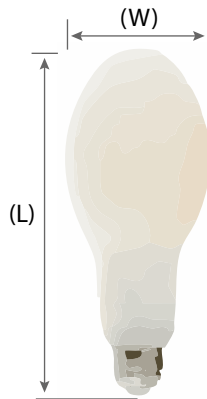

HIGH WATTAGE FILAMENT LED

QS: SC11336

Mogul E39 Base
1.5 inch

Medium E26 Base
1 inch

FEATURES:

- CRI: 80
- Voltage: 120-277V
- Color temperature: soft white & daylight
- Beam Spread: 360°
- Lamp Type: LED-HID Replacement

DIMENSIONS:

WARRANTY & LISTINGS:

- 5-year warranty
- UL Listed
- Wet Rated
- 25,000 hour rated life
- FCC Compliant
- RoHS Compliant

MECHANICAL:

- Base: Mogul E39 | Medium E26
- Finish: White
- -30C (-22F) to a maximum of +65C (+149F)
- Burning Position: Universal
- Operating frequency: 60 Hz

SPECIFICATION:

Product Code	Wattage	Lumens	Color Temperature	Base	Equivalency	Dimensions
S13130	16W	2000 LM	5000K	E26 Medium	70W HID	7.28" (L) x 2.95" (D)
S13131	22W	3000 LM	5000K	E26 Medium	100W HID	7.28" (L) x 2.95" (D)
S13132	30W	4000 LM	3000K	E26 Medium	125W HID	7.68" (L) x 2.95" (D)
S13133	30W	4000 LM	5000K	E26 Medium	125W HID	7.68" (L) x 2.95" (D)
S13134	36W	5000 LM	5000K	E39 Mogul	150W HID	8.54" (L) x 3.54" (D)
S13135	42W	6000 LM	3000K	E39 Mogul	170W HID	8.54" (L) x 3.54" (D)
S13136	42W	6000 LM	5000K	E39 Mogul	170W HID	8.54" (L) x 3.54" (D)