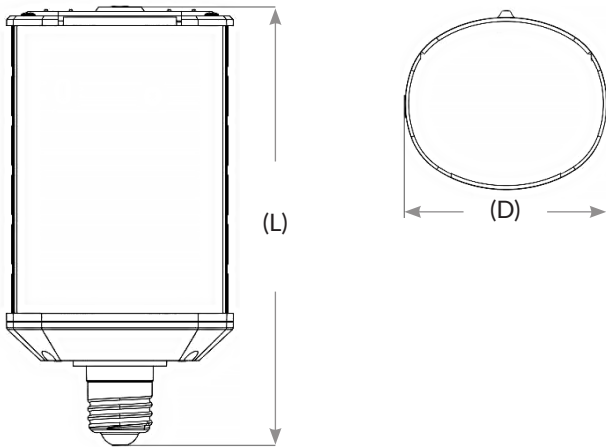

LED HI-PRO RETROFIT BULBS

SEARCH CODE: SC7111

Medium E26 Base
1 inch

Mogul E39 Base
1.5 inch

FEATURES:

- Replaces HID, CFL, and Incandescent
- Voltage: 100-277V
- CCT Selectable: 3000K, 4000K, 5000K
- Wattage Selectable
- 180° beam/adjustable base (E26/E39)
- 4KV built-in surge protection
- Environmentally friendly and safest way to upgrade existing HID bulbs

DIMENSIONS:

WARRANTY & LISTINGS:

- 3-year warranty
- cULus
- Damp Rated
- 35,000 hour rated life
- DLC
- FCC Compliant
- RoHS Compliant

MECHANICAL:

- Base: Medium E26 or Mogul E39cULus
- Housing Color: White/Grey
- -29°C (-20.2°F) to a maximum of +60°C (+140°F)
- Horizontal operation
- Installation requirements: Ballast Bypass
- Fits with most HID lamp fixtures

SPECIFICATIONS:

Product Code	Wattage	Lumens	Color Temperature	Base	Equivalency	Dimensions
S28980	30W	4500LM	Color Selectable 30K/40K/50K	E26 Medium	175w HID	(L) 7" x (D) 3.62"
S28930	40W	6000LM		E39 Mogul	175w HID	(L) 8.43" x (D) 3.62"
S8925	40W	5600LM	5000K	E26 Medium	250w HID	(L) 9.88" x (D) 3.56"
S28987	60W	9000LM	Color Selectable 30K/40K/50K	E39 Mogul	250w HID	(L) 10.60" x (D) 3.62"