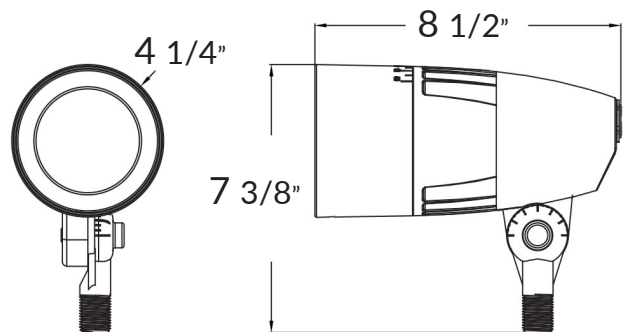

LED BULLET FLOOD LIGHTS

SEARCH CODE: SC12569

FEATURES:

- Die-cast aluminum housing
- Durable powder coat finish
- Finish: black or bronze
- Lens: plaid tempered glass + aluminum reflectors
- CCT selectable: 3000K, 4000K, and 5000K
- Wattage selectable
- 1/2" Threaded Knuckle Stem
- Mounting stakes included with 12V
- Integrated photocell: DC Button Photocell with ON/OFF switch Included
- Suitable for wet locations

DIMENSIONS:

Small

WARRANTY & LISTINGS:

- 5-Year Warranty
- 50,000 hour lifespan
- IP 65 Rated
- UL Listed

ELECTRICAL:

- Color Rendering Index: CRI ≥ 80
- Cord type: 18" SJTW 18/3 AWG cable
- Operating Temperature: 0°F to 104°F
- Adjustable beam angle from 25° to 65° by rotating the lens

DIMENSIONS:

Medium

SPECIFICATIONS:

Product Code	Wattage	Lumens	Size	Voltage	Finish
FLD3-120V-15W-MCT-BR	Watt Selectable 5W/10W/15W	1425LM	Small	120-277V	Bronze
FLD3-120V-15W-MCT-BK	Watt Selectable 5W/10W/15W	1425LM	Small	120-277V	Black
FLD3-120V-30W-MCT-BR	Watt Selectable 10W/20W/30W	2850LM	Medium	120-277V	Bronze
FLD3-120V-30W-MCT-BK	Watt Selectable 10W/20W/30W	2850LM	Medium	120-277V	Black
FLD3-12V-12W-MCT-BR	Watt Selectable 3W/6W/12W	1080LM	Small	12V	Bronze
FLD3-12V-12W-MCT-BK	Watt Selectable 3W/6W/12W	1080LM	Small	12V	Black
FLD3-12V-30W-MCT-BR	Watt Selectable 10W/20W/30W	2700LM	Medium	12V	Bronze
FLD3-12V-30W-MCT-BK	Watt Selectable 10W/20W/30W	2700LM	Medium	12V	Black