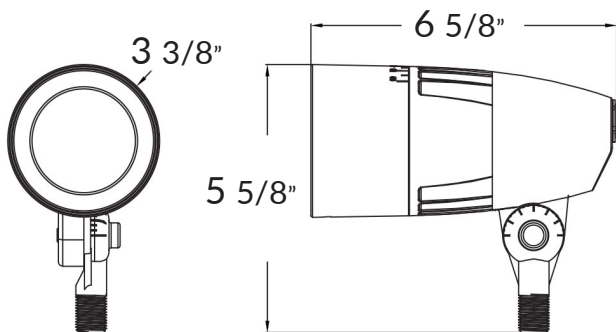

LED BULLET FLOOD LIGHTS

SEARCH CODE: SC12569

FEATURES:

- Die-cast aluminum housing
- Durable powder coat finish
- Finish: black or bronze
- Lens: plaid tempered glass + aluminum reflectors
- CCT selectable: 3000K, 4000K, and 5000K
- Wattage selectable
- 1/2" Threaded Knuckle Stem
- Mounting stakes included with 12V
- Integrated photocell: DC Button Photocell with ON/OFF switch Included
- Suitable for wet locations

DIMENSIONS:

Small

WARRANTY & LISTINGS:

- 5-Year Warranty
- 50,000 hour lifespan
- IP 65 Rated
- UL Listed

ELECTRICAL:

- Color Rendering Index: CRI ≥ 80
- Cord type: 18" SJTW 18/3 AWG cable
- Operating Temperature: 0°F to 104°F
- Adjustable beam angle from 25° to 65° by rotating the lens

DIMENSIONS:

Medium

SPECIFICATIONS:

Product Code	Wattage	Lumens	Size	Voltage	Finish
FLD3-120V-15W-MCT-BR	Watt Selectable 5W/10W/15W	1425LM	Small	120-277V	Bronze
FLD3-120V-15W-MCT-BK	Watt Selectable 5W/10W/15W	1425LM	Small	120-277V	Black
FLD3-120V-30W-MCT-BR	Watt Selectable 10W/20W/30W	2850LM	Medium	120-277V	Bronze
FLD3-120V-30W-MCT-BK	Watt Selectable 10W/20W/30W	2850LM	Medium	120-277V	Black
FLD3-12V-12W-MCT-BR	Watt Selectable 3W/6W/12W	1080LM	Small	12V	Bronze
FLD3-12V-12W-MCT-BK	Watt Selectable 3W/6W/12W	1080LM	Small	12V	Black
FLD3-12V-30W-MCT-BR	Watt Selectable 10W/20W/30W	2700LM	Medium	12V	Bronze
FLD3-12V-30W-MCT-BK	Watt Selectable 10W/20W/30W	2700LM	Medium	12V	Black