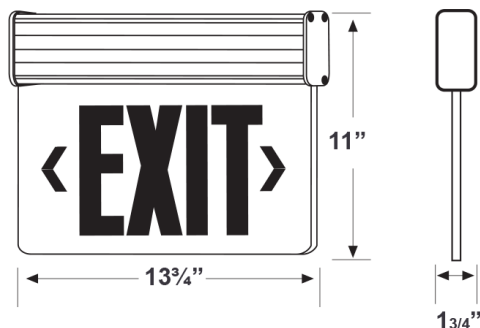

ALUMINUM EDGE LIT LED EXIT SIGN

QUICK SEARCH: SC6952

FEATURES:

- Ultra bright, energy efficient, long life Red or Green LED
- UV-stabilized ultra-clear acrylic edgelit panel provides consistent, uniform illumination
- Double face utilizes factory installed silver or white mylar background panel
- Premium-grade, extruded aluminum housing (also available in black or white powder-coated finishes)
- Self-adhesive Chevron appliques and guide template provided for directional indication

DIMENSIONS:

WARRANTY & LISTINGS:

- 5-year warranty
- UL listed for damp locations (20°C - 40°C)(68°-104°F)
- Meets UL924, NFPA 101 Life Safety Code, NEC, OSHA, Local and State Codes

ELECTRICAL:

- Dual 120/277 voltage
- Charge rate power "ON" LED indicator light and push-to-test switch for mandated code compliance testing
- 4.8V long life, maintenance-free, rechargeable NiCd battery
- Internal solid-state transfer switch automatically connects the internal battery to LED board for minimum 90-minute emergency illumination
- Fully automatic solid-state, two-rate charger initiates battery charging to recharge a discharged battery in 24 hours

MOUNTING:

- Aluminum mounting canopy included for top, end or back mount

SPECIFICATION:

Product Code	Letter Color	Panel Color	Trim Plate Color
ELXTEU1-R-C-B-EM	Red	Clear Single Face	Aluminum Black
ELXTEU1-G-C-B-EM	Green	Clear Single Face	Aluminum Black
ELXTEU1-G-C-A-EM	Green	Clear Single Face	Aluminum
ELXTEU1-G-C-W-EM	Green	Clear Single Face	Aluminum White
ELXTEU1-R-C-A-EM	Red	Clear Single Face	Aluminum
ELXTEU1-R-C-W-EM	Red	Clear Single Face	Aluminum White
ELXTEU2-G-M-A-EM	Green	Mirror Double Faced	Aluminum
ELXTEU2-G-M-B-EM	Green	Mirror Double Faced	Aluminum Black
ELXTEU2-G-M-W-EM	Green	Mirror Double Faced	Aluminum White