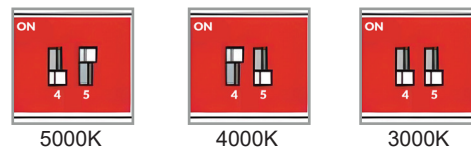

LED Barn Light Dusk-To-Dawn With Photocell

Search Code: SC6275

STANDARD

FEATURES

- **High Efficiency:** CREE LEDs Up to 133 lm/W.
- **Durable Construction:** Polyester, aluminum, and metal housing with a shatter, shock, and vibration-resistant polycarbonate prismatic lens.
- **Versatile Applications:** Suitable for commercial and residential settings.
- **Dimmable Options:** 0-10v Smooth dimming.
- **Customizable Settings:** Available in multiple wattages and color temperatures. CCT switch is on the housing.
- **Accessories:** NEMA Twist-Lock photocell for dusk to dawn operation, extension arm, mounting bracket, and hardware.
- **Wide Beam Angle:** 120°
- **IP Rating:** Waterproof and dustproof (IP65 rated).
- **Long Lifespan:** Rated for up to 50,000 operational hours.

MOUNTING OPTIONS

- Direct wall mount.
- Arm mount for poles.

CCT CONFIGURATION

Remove cap to access color and watt selector switches

Wattage Select

80%

60%

Photocell

Color Select

ORDERING INFORMATION

Product Code	Wattage	Lumens	Color Temperature	Mounting Height
DTD-45W-7FCCT-UD-PC	45W	6,200L	Color Select 30K/40K/50K	12-14 Feet
7101CAAL070	70W	10,000L	5000K Daylight	15-18 Feet
DTD-80W-7FCCT-UD-PC	80W	11,100L	Color Select 30K/40K/50K	18-20 Feet
DTD-120W-7FCCT-UD-PC	120W	16,000L	Color Select 30K/40K/50K	20-25 Feet
7101CAAL150-K	150W	20,000L	5000K Daylight	25-30 Feet