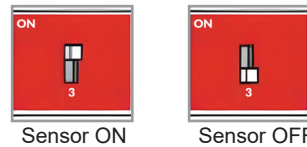

MOUNTING OPTIONS

- Direct wall mount.
- Arm mount for poles.

CCT CONFIGURATION

Remove cap to access color and watt selector switches

Wattage Select

80%

60%

Photocell