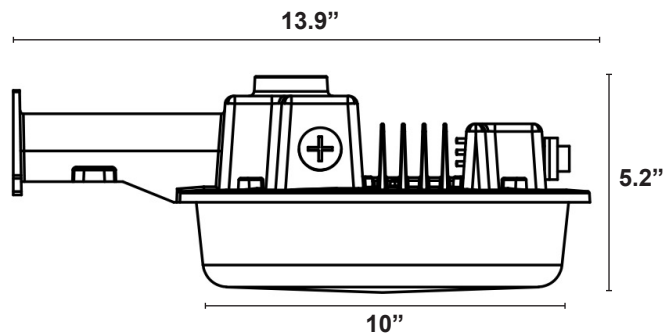

LED Barn Light DusK-To-Dawn With Photocell

Search Code: SC6275

45W