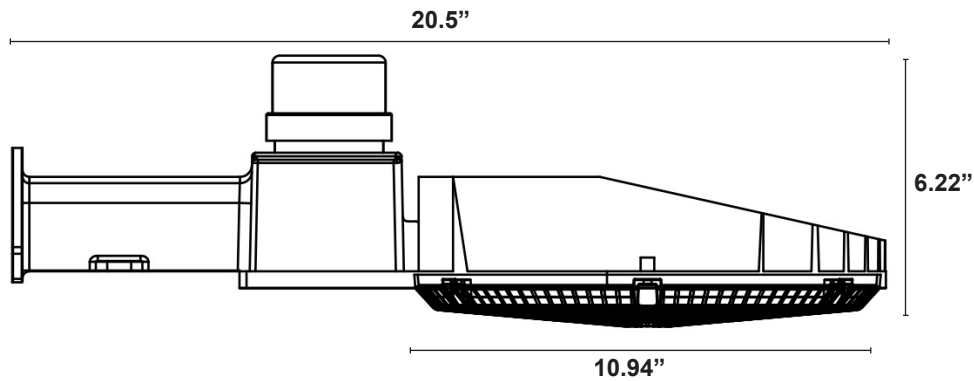

80W & 120W