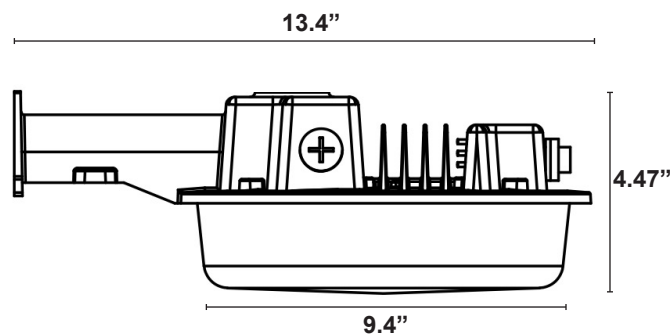

LED Barn Light DusK-To-Dawn With Photocell

Search Code: SC6275

45W

70W

80W & 120W

150W