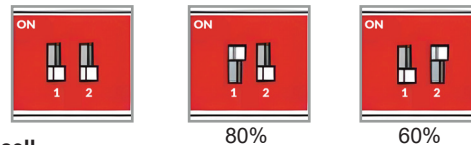

LED Barn Light Dusk-To-Dawn With Photocell

Search Code: SC6275

STANDARD

FEATURES

- **High Efficiency:** CREE LEDs Up to 133 lm/W.
- **Durable Construction:** Polyester, aluminum, and metal housing with a shatter, shock, and vibration-resistant polycarbonate prismatic lens.
- **Versatile Applications:** Suitable for commercial and residential settings.
- **Dimmable Options:** 0-10v Smooth dimming.
- **Customizable Settings:** Available in multiple wattages and color temperatures. CCT switch is on the housing.
- **Accessories:** NEMA Twist-Lock photocell for dusk to dawn operation, extension arm, mounting bracket, and hardware.
- **Wide Beam Angle:** 120°
- **IP Rating:** Waterproof and dustproof (IP65 rated).
- **Long Lifespan:** Rated for up to 50,000 operational hours.

MOUNTING OPTIONS

- Direct wall mount.
- Arm mount for poles.

CCT CONFIGURATION

Remove cap to access color and watt selector switches

Wattage Select

80%

60%

Photocell

Color Select

ORDERING INFORMATION

Product Code	Wattage	Lumens	Color Temperature	Mounting Height
DTD-45W-7FCCT-UD-PC	45W	6,200L	Color Select 30K/40K/50K	12-14 Feet
7101CAAL070	70W	10,000L	5000K Daylight	15-18 Feet
DTD-80W-7FCCT-UD-PC	80W	11,100L	Color Select 30K/40K/50K	18-20 Feet
DTD-120W-7FCCT-UD-PC	120W	16,000L	Color Select 30K/40K/50K	20-25 Feet
7101CAAL150-K	150W	20,000L	5000K Daylight	25-30 Feet