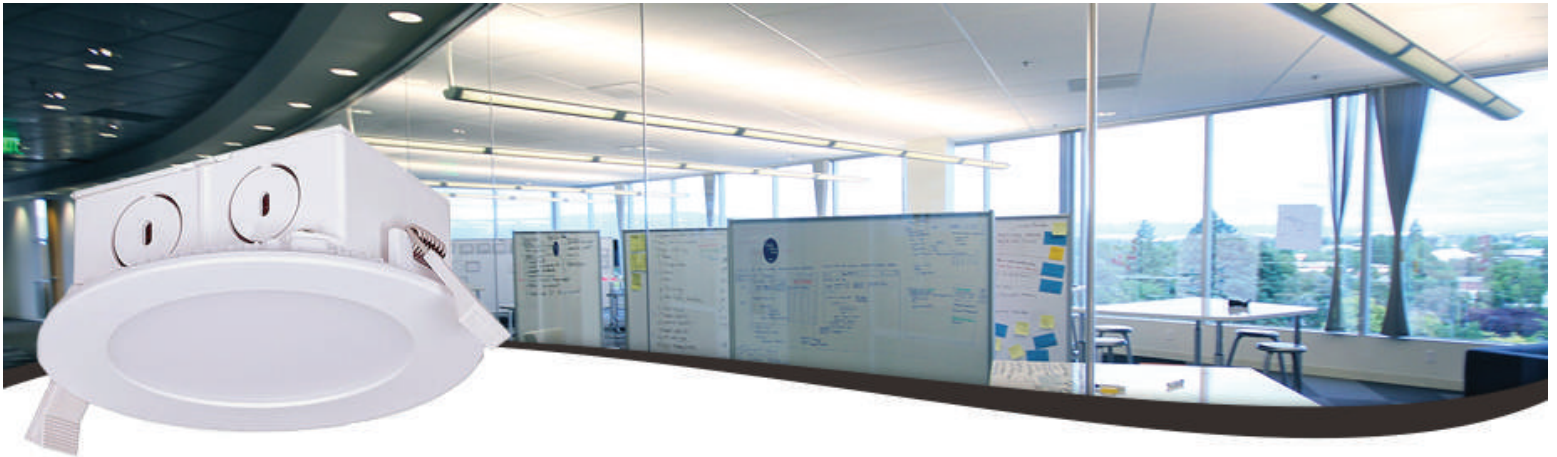

LED DIRECT WIRE EDGE-LIT DOWNLIGHTS

Certification

c-UL-us 5 YEAR WARRANTY DAMP LOCATION

Features

- Direct replacement for 45 Watt & 65 Watt. Reflector lamps uses only 8.5 & 11.6 Watts
- Edge lit technology
- Slim design
- Integrated j-box for direct wire installation saves time and materials
- Dimmable***
- Long life - 40,000 hours
- c-IL-us classified
- Damp location
- 5 year warranty***

Application

- Residential
- Office
- Retail
- Hospitality
- Drop ceilings
- Remodeling

Highlights

- Easy install spring clips
- IC rated
- Low profile
- No recessed can required

4" LED Direct Wire Edge-Lit Downlight