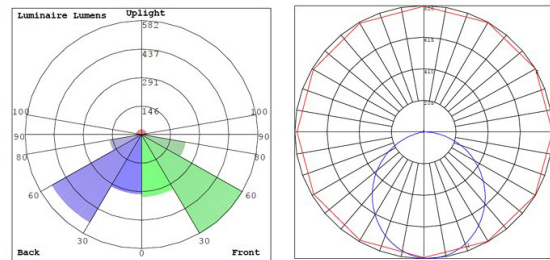

20W PHOTOMETRICS:

BUD Rating: B1-U2-G1