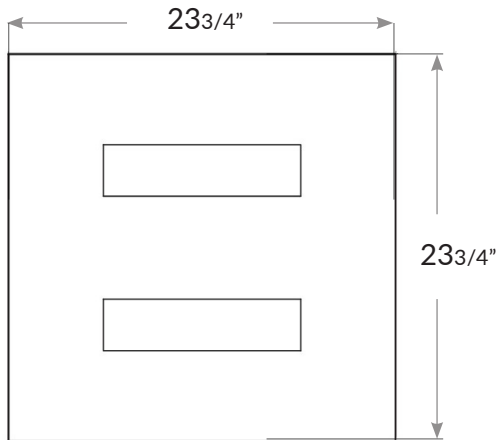

## SPECIFICATIONS:

Product Code	Wattage	Lumens	Lens	Accessories	Size
DIPX-2X2-MCT	20W	2200LM	Frosted	As Is	2'x2'
DIPX-2X2-MCT-MS	20W	2200LM	Frosted	Motion Sensor	2'x2'
DIPX-2X2-MCT-EM	20W	2200LM	Frosted	EM Back-Up	2'x2'
DIPX-2X2-MCT-LV	20W	2200LM	Louvered	As Is	2'x2'
DIPX-2X2-MCT-LV-MS	20W	2200LM	Louvered	Motion Sensor	2'x2'
DIPX-2X2-MCT-LV-EM	20W	2200LM	Louvered	EM Back-Up	2'x2'
DIPX-2X4-MCT	60W	6600LM	Frosted	As Is	2'x4'
DIPX-2X4-MCT-MS	60W	6600LM	Frosted	Motion Sensor	2'x4'
DIPX-2X4-MCT-EM	60W	6600LM	Frosted	EM Back-Up	2'x4'
DIPX-2X4-MCT-LV	60W	6600LM	Louvered	As Is	2'x4'
DIPX-2X4-MCT-LV-MS	60W	6600LM	Louvered	Motion Sensor	2'x4'
DIPX-2X4-MCT-LV-EM	60W	6600LM	Louvered	EM Back-Up	2'x4'

## 20W DIMENSIONS:

## 60W DIMENSIONS: