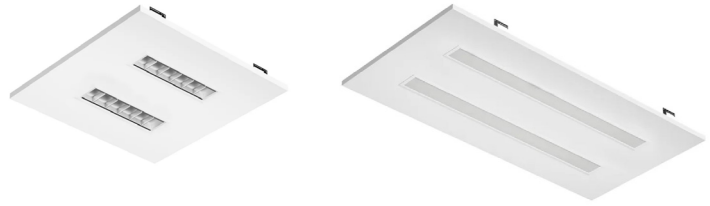

# LED DROP CEILING T-BAR LIGHTS

SEARCH CODE: SC12865

## FEATURES:

- Multiple color temperatures: Ranging from 3000K, 3500K, and 4000K (Selectable Switch Inside Fixture)
- Low Profile Modern Design
- Aluminum Housing With Matte White Finish
- Lens Snaps into Housing
- Dimmable: 0~10V Dimming
- Two Lens Options: Frosted and Louvered