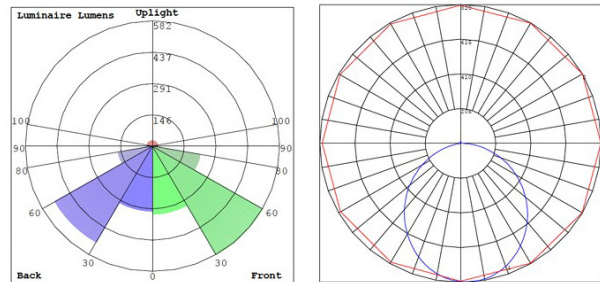

60W PHOTOMETRICS:

BUD Rating: B1-U2-G1