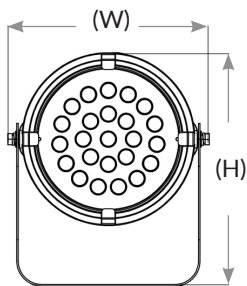

## FEATURES:

- Dimming controlled by DMX controller (not included)
- Lens: Plaid Tempered Glass + Aluminum Reflectors
- Total lumens: 700LM - 10100LM
- Color temperature: RGBW Selectable through DMX Controller
- Beam Angle: 60°
- Adjustable surface mount brackets

## DIMENSIONS:

## 36W DIMENSIONS:

## 144W & 192W DIMENSIONS: