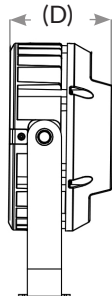

## DIMENSIONS:

## SPECIFICATIONS:

Product Code	Wattage	Lumens	Style	Dimensions
DMX-FL-36W-RGBW-BT-BK	36W	700LM (Warm White) 1700LM (Cool White)	Round	(H) 11.6" x (W) 10" (D) 4.75"
DMX-FLS-36W-RGBW-BT-BK	36W	700LM (Warm White) 1700LM (Cool White)	Square	(H) 10.8" x (W) 15.3" (D) 4.125"
DMX-WW-36W-RGBW-BT-BK	36W	710LM (Warm White) 1600LM (Cool White)	Linear	(H) 3.75" x (W) 40" (D) 3.5"
DMX-FL-72W-RGBW-BT-BK	72W	1300LM (Warm White) 3200LM (Cool White)	Round	(H) 11.6" x (W) 10" (D) 4.75"
DMX-FLS-72W-RGBW-BT-BK	72W	1300LM (Warm White) 3200LM (Cool White)	Square	(H) 10.8" x (W) 15.3" (D) 4.125"
DMX-FLS-96W-RGBW-BT-BK	96W	1900LM (Warm White) 4800LM (Cool White)	Square	
DMX-FLS-144W-RGBW-BT-BK	144W	2700LM (Warm White) 7300LM (Cool White)	Square	(H) 20" x (W) 17" (D) 4.125"
DMX-FLS-192W-RGBW-BT-BK	192W	3800LM (Warm White) 10100LM (Cool White)	Square	

## 36W DIMENSIONS:

## 144W & 192W DIMENSIONS: