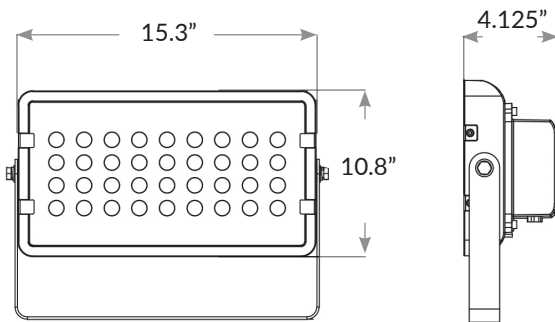

36W, 72W, 96W DIMENSIONS: