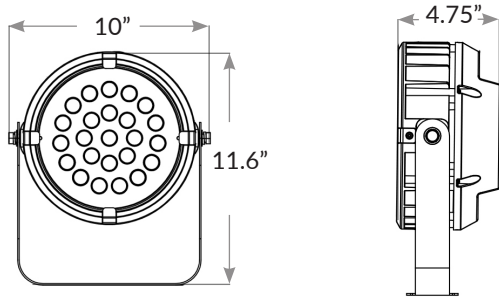

DMX512 COMPATIBLE RGBW FLOOD LIGHTS

SEARCH CODE: SC12367

36W & 72W DIMENSIONS: