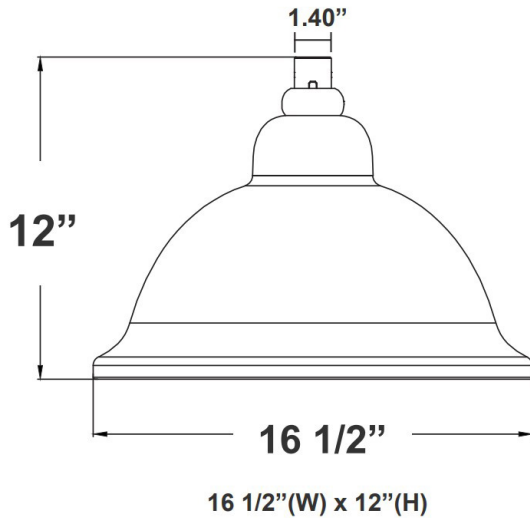

Product Code	Size	Mounting Style	Post Top Adapter
DBL16IN100MW-MCT-SAWB-K	16 Inch Diameter	Straight Arm Wall Bracket	As Is - None
DBL16IN100MW-MCT-DSAPB-K	16 Inch Diameter	Decorative Straight Arm Pole Bracket	As Is - None
DBL16IN100MW-MCT-BDWB-K	16 Inch Diameter	Bent Decorative Wall Bracket	As Is - None
DBL16IN100MW-MCT-SBA-2IN-K	16 Inch Diameter	Pole Mount Single Bell Arm	Two Inch Post Top Adapter
DBL16IN100MW-MCT-DBA-2IN-K	16 Inch Diameter	Pole Mount Double Bell Arm	Two Inch Post Top Adapter
DBL16IN100MW-MCT-SBA-3IN-K	16 Inch Diameter	Pole Mount Single Bell Arm	Three Inch Post Top Adapter
DBL16IN100MW-MCT-DBA-3IN-K	16 Inch Diameter	Pole Mount Double Bell Arm	Three Inch Post Top Adapter
DBL16IN100MW-MCT-SBA-4IN-K	16 Inch Diameter	Pole Mount Single Bell Arm	Four Inch Post Top Adapter
DBL16IN100MW-MCT-DBA-4IN-K	16 Inch Diameter	Pole Mount Double Bell Arm	Four Inch Post Top Adapter

LED DESIGNER BELL LIGHTS

SEARCH CODE: SC32983

SPECIFICATIONS:

Product Code	Size	Mounting Style	Post Top Adapter
DBL20IN100MW-MCT-SAWB-K	20 Inch Diameter	Straight Arm Wall Bracket	As Is - None
DBL20IN100MW-MCT-DSAPB-K	20 Inch Diameter	Decorative Straight Arm Pole Bracket	As Is - None
DBL20IN100MW-MCT-BDWB-K	20 Inch Diameter	Bent Decorative Wall Bracket	As Is - None
DBL20IN100MW-MCT-SBA-2IN-K	20 Inch Diameter	Pole Mount Single Bell Arm	Two Inch Post Top Adapter
DBL20IN100MW-MCT-DBA-2IN-K	20 Inch Diameter	Pole Mount Double Bell Arm	Two Inch Post Top Adapter
DBL20IN100MW-MCT-SBA-3IN-K	20 Inch Diameter	Pole Mount Single Bell Arm	Three Inch Post Top Adapter
DBL20IN100MW-MCT-DBA-3IN-K	20 Inch Diameter	Pole Mount Double Bell Arm	Three Inch Post Top Adapter
DBL20IN100MW-MCT-SBA-4IN-K	20 Inch Diameter	Pole Mount Single Bell Arm	Four Inch Post Top Adapter
DBL20IN100MW-MCT-DBA-4IN-K	20 Inch Diameter	Pole Mount Double Bell Arm	Four Inch Post Top Adapter

DIMENSIONS:

16 Inch Diameter

DIMENSIONS:

20 Inch Diameter