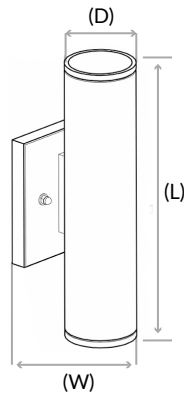

LED OUTDOOR CYLINDER WALL LIGHTS

QUICK SEARCH: SC9398

FEATURES:

- Housing: Die-Cast aluminum
- Finish: Bronze, Brushed Nickel, Black and White
- Beam angle: 40° for each side
- Mounting: Wall mount
- Weather tight seal

LIGHTING:

- Color Tunable: 30/40/50K
- Prismatic reflector with clear lens

DIMENSIONS:

WARRANTY & LISTINGS:

- 5-year warranty
- UL Listed
- Dimmable
- Wet Rated
- DLC

MECHANICAL:

- Voltage: 120V
- Color Rendering Index: 80

SPECIFICATION:

Size	Wattage	Lumens	Color Temperature	Finish	Dimensions
2 Inch Diameter	6W Downlight	400 LM	Color Tunable 3/4/5K	Black	2" (D) x 8" (L) x 5.75" (W)
2 Inch Diameter	12W Up/Downlight	800 LM		Brushed Nickel	2" (D) x 12" (L) x 5.75" (W)
3 Inch Diameter	9W Downlight	650 LM	Color Tunable 3/4/5K	White	3" (D) x 8" (L) x 5.75" (W)
3 Inch Diameter	18W Up/Downlight	1300 LM		Bronze	3" (D) x 12" (L) x 5.75" (W)
4 Inch Diameter	15W Downlight	1200 LM	Color Tunable 3/4/5K	Black	4" (D) x 8" (L) x 5.75" (W)
4 Inch Diameter	30W Up/Downlight	2400 LM		Brushed Nickel	4" (D) x 12" (L) x 5.75" (W)
6 Inch Diameter	20W Downlight	1600 LM	Color Tunable 3/4/5K	White	6" (D) x 8" (L) x 8.5" (W)
6 Inch Diameter	40W Up/Downlight	3200 LM		Bronze	6" (D) x 17.87" (L) x 8.5" (W)
8 Inch Diameter	40W Downlight	3200 LM	Color Tunable 3/4/5K	Black	8" (D) x 8" (L) x 9.5" (W)
8 Inch Diameter	40W Up/Downlight	3200 LM		Brushed Nickel	8" (D) x 17.75" (L) x 9.5" (W)