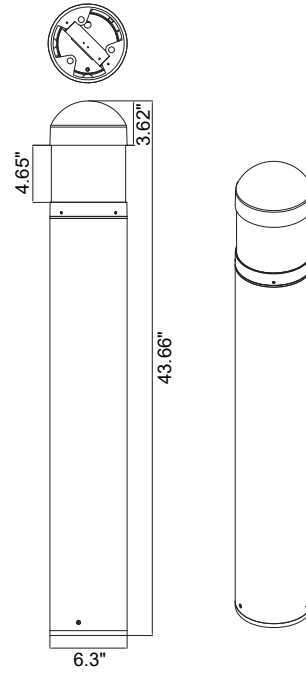

### SPECIFICATION:

Head Style	Reflector Style	Wattage	Lumens	Color Temperature
Dome	Cone or Louver	Adjustable Wattage: 12W, 16W, 22W	2860LM	CCT Tunable: 3000K/4000K/5000K
Flat	Cone	Adjustable Wattage: 12W, 16W, 22W	2860LM	CCT Tunable: 3000K/4000K/5000K

### DIMENSIONS:

Round (Flat Top)

Round (Dome)