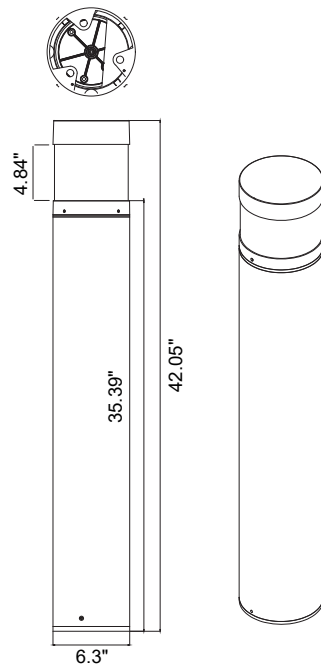

### SPECIFICATION:

Head Style	Reflector Style	Wattage	Lumens	Color Temperature
Dome	Cone or Louver	Adjustable Wattage: 12W, 16W, 22W	2860LM	CCT Tunable: 3000K/4000K/5000K
Flat	Cone	Adjustable Wattage: 12W, 16W, 22W	2860LM	CCT Tunable: 3000K/4000K/5000K

### DIMENSIONS:

Round (Flat Top)

Round (Dome)