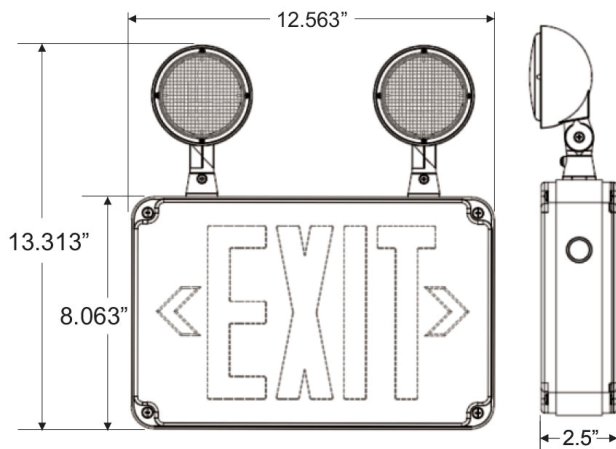

WET LOCATION COMBO EMERGENCY LIGHT

QUICK SEARCH: SC6969

FEATURES:

- Weatherproof construction
- Two top mounted 1.17W LED lamps
- The durable housing is constructed with a Flame-retardent thermoplastic
- Wall mount only and features Knockout patterns for easy electrical connections
- Full gasketed construction to prevent moisture intake
- Standard off white finish with a clear polycarbonate faceplate

DIMENSIONS:

WARRANTY & LISTINGS:

- 5-year warranty
- ETL Listed to UL 924. NFPA 101 Life Safety Code, NEC, ICC, IBC
- Damp & Wet Location Approved

ELECTRICAL:

- Dual 120/277 voltage. Other voltages available upon request such as 220V and 480V
- Battery backup model features a 90-minute battery system for emergency operation during power outages
- The battery features a 24 hour recharge time. Comes standard with a current charge regulator. Push button allows for easy testing on the battery backup

MOUNTING:

- Wall mount only and features Knockout patterns for easy electrical connections

REMOTE CAPABILITY (RC OPTION)

- The RC option allows the fixture to operate multiple lamp heads that are located away from the fixture. Utilizing the remote capability option eliminates installation of more individual fixtures and decreases the number of batteries to be maintained

SPECIFICATION:

Product Code	Features	Letter Color
9008LEDWR-LED	Two fully-adjustable 5.4 watt, glare-free lamp heads 90 Minute Battery Back-up	Red
9008LEDWG-LED		Green