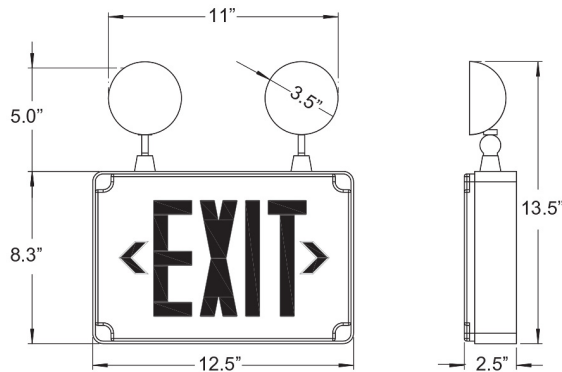

WET LOCATION COMBO EMERGENCY LIGHT

SEARCH CODE: SC6969

FEATURES:

- **Durable Construction:** High-impact, corrosion-resistant thermoplastic housing with UV-resistant polycarbonate faceplate and integral gasket for reliable ingress protection.
- **LED Status Indicator:** Standard external LED status indicator and test switch for quick maintenance checks.
- **Adjustable Lamp Heads:** Equipped with fully adjustable, high-intensity 1.17W LED lamp heads.
- **Uniform Illumination:** Provides constant, uniform illumination with 20-foot on-center spacing.
- **Emergency Operation Time:** 90-minute emergency run time with a 24-hour recharge cycle.
- **Clear Display:** Features fully illuminated 6" characters with a 3/4" stroke and field-selectable directional indicators.
- **Mounting Versatility:** Can be surface, wall, or end-mounted; includes canopy. Suitable for indoor, outdoor, and wet locations.
- **Finish:** Sleek white finish for a modern look.

DIMENSIONS: