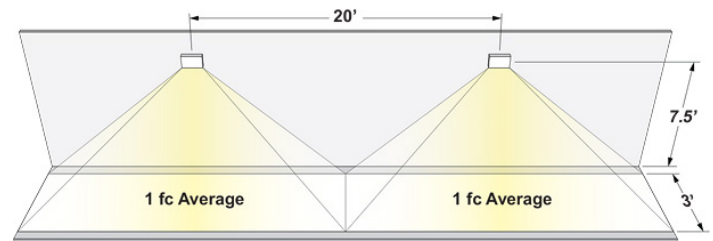

MOUNTING HEIGHT DISPLAY:

Superior Lighting provides this guideline solely as a design aid and does not assume responsibility for meeting local requirements or accommodating specific project conditions. This document is not a guarantee of code compliance.