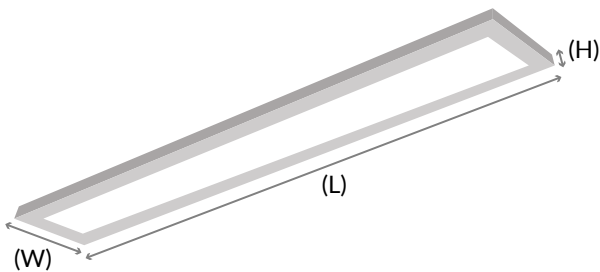

# LED SURFACE MOUNT BLINK LIGHT FIXTURE

**QUICK SEARCH: SC10076**

## FEATURES:

- Size: Available in 24", 36", and 48"
- Finish: White or Black
- Color Selectable 27K/30K/35K/40K/50K
- Dimmable: Compatible with standard 120V dimmers only; Dimming range from 100 to less than or equal to 20 percent depending on dimmer control
- Material: Aluminum
- Ultra-low profile made for j-box installs
- Unique quick-lock mounting bracket

## DIMENSIONS: