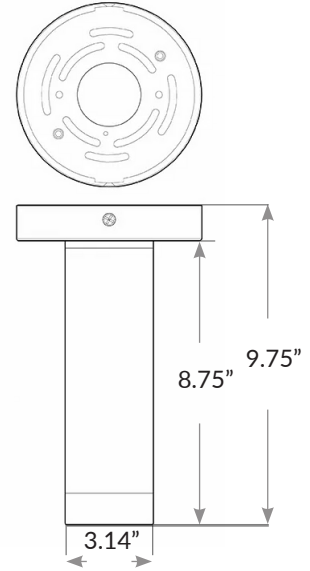

SPECIFICATIONS:

Series	Wattage	Lumens	Color Temperature	Finish	Beam Angle	Dimensions
9520CMC2S	6W	450LM	Color Temperatures: 3000K/4000K/5000K	Black White	40°	(H) 8.8"x (D) 2.4"
9520CMC3	5W/7W/9W Adjustable Wattage	675LM			25°	(H) 9.75"x (D) 3.14"
9520CMC4	9W/12W/15W Adjustable Wattage	1000LM			40°	(H) 11"x (D) 4.25"
9520CMC6	21W/28W/35W Adjustable Wattage	2600LM			25°	(H) 8.85"x (D) 5.75"
9520CMC9	60W/70W/80W Adjustable Wattage	6400LM			60°	(H) 10"x (D) 8.6"

LED CMC SERIES CEILING LIGHTS

SEARCH CODE: SC12400

DIMENSIONS:
9520CMC2S

DIMENSIONS:
9520CMC3

DIMENSIONS:
9520CMC4

DIMENSIONS:
9520CMC6

DIMENSIONS:
9520CMC9