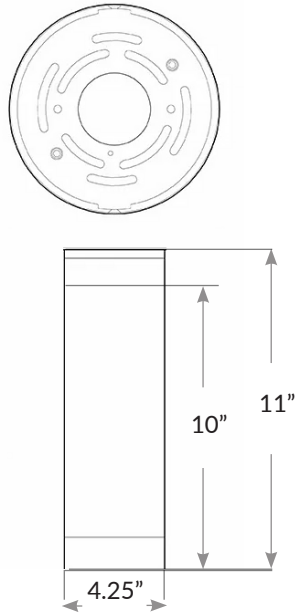

SPECIFICATIONS:

Series	Wattage	Lumens	Color Temperature	Finish	Beam Angle	Dimensions
9520CMC2S	6W	450LM	Color Temperatures: 3000K/4000K/5000K	Black White	40°	(H) 8.8"x (D) 2.4"
9520CMC3	5W/7W/9W Adjustable Wattage	675LM			25°	(H) 9.75"x (D) 3.14"
9520CMC4	9W/12W/15W Adjustable Wattage	1000LM			40°	(H) 11"x (D) 4.25"
9520CMC6	21W/28W/35W Adjustable Wattage	2600LM			25°	(H) 8.85"x (D) 5.75"
9520CMC9	60W/70W/80W Adjustable Wattage	6400LM			60°	(H) 10"x (D) 8.6"

LED CMC SERIES CEILING LIGHTS

SEARCH CODE: SC12400

DIMENSIONS:
9520CMC2S

DIMENSIONS:
9520CMC3

DIMENSIONS:
9520CMC4

DIMENSIONS:
9520CMC6

DIMENSIONS:
9520CMC9