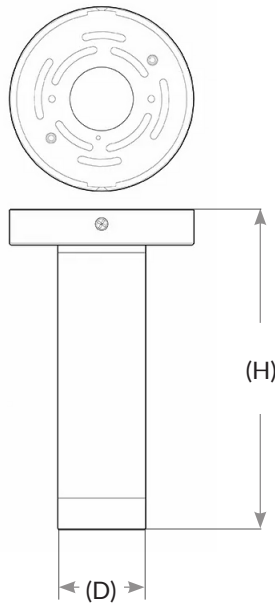

FEATURES:

- Aluminum Base with Polycarbonate Lens
- Standard TRIAC Dimming on 120V, 0-10V dimming on 277V
- Multi CCT: Selectable Multi-CCT & Power Switches Located the back of the fixture

DIMENSIONS:

WARRANTY & LISTINGS:

SPECIFICATIONS:

Series	Wattage	Lumens	Color Temperature	Finish	Beam Angle	Dimensions
9520CMC2S	6W	450LM	Color Temperatures: 3000K/4000K/5000K	Black White	40°	(H) 8.8"x (D) 2.4"
9520CMC3	5W/7W/9W Adjustable Wattage	675LM			25°	(H) 9.75"x (D) 3.14"
9520CMC4	9W/12W/15W Adjustable Wattage	1000LM			40°	(H) 11"x (D) 4.25"
9520CMC6	21W/28W/35W Adjustable Wattage	2600LM			25°	(H) 8.85"x (D) 5.75"
9520CMC9	60W/70W/80W Adjustable Wattage	6400LM			60°	(H) 10"x (D) 8.6"

LED CMC SERIES CEILING LIGHTS

SEARCH CODE: SC12400

DIMENSIONS:
9520CMC2S

DIMENSIONS:
9520CMC3

DIMENSIONS:
9520CMC4

DIMENSIONS:
9520CMC6

DIMENSIONS:
9520CMC9