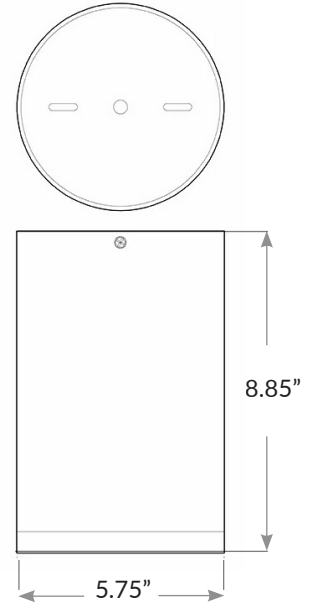

SPECIFICATIONS:

Series	Wattage	Lumens	Color Temperature	Finish	Beam Angle	Dimensions
9520CMC2S	6W	450LM	Color Temperatures: 3000K/4000K/5000K	Black White	40°	(H) 8.8"x (D) 2.4"
9520CMC3	5W/7W/9W Adjustable Wattage	675LM			25°	(H) 9.75"x (D) 3.14"
9520CMC4	9W/12W/15W Adjustable Wattage	1000LM			40°	(H) 11"x (D) 4.25"
9520CMC6	21W/28W/35W Adjustable Wattage	2600LM			25°	(H) 8.85"x (D) 5.75"
9520CMC9	60W/70W/80W Adjustable Wattage	6400LM			60°	(H) 10"x (D) 8.6"

LED CMC SERIES CEILING LIGHTS

SEARCH CODE: SC12400

DIMENSIONS:
9520CMC2S

DIMENSIONS:
9520CMC3

DIMENSIONS:
9520CMC4

DIMENSIONS:
9520CMC6

DIMENSIONS:
9520CMC9