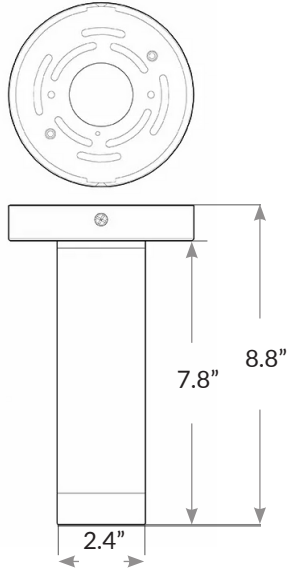

SPECIFICATIONS:

Series	Wattage	Lumens	Color Temperature	Finish	Beam Angle	Dimensions
9520CMC2S	6W	450LM	Color Temperatures: 3000K/4000K/5000K	Black White	40°	(H) 8.8"x (D) 2.4"
9520CMC3	5W/7W/9W Adjustable Wattage	675LM			25°	(H) 9.75"x (D) 3.14"
9520CMC4	9W/12W/15W Adjustable Wattage	1000LM			40°	(H) 11"x (D) 4.25"
9520CMC6	21W/28W/35W Adjustable Wattage	2600LM			25°	(H) 8.85"x (D) 5.75"
9520CMC9	60W/70W/80W Adjustable Wattage	6400LM			60°	(H) 10"x (D) 8.6"

LED CMC SERIES CEILING LIGHTS

SEARCH CODE: SC12400

DIMENSIONS:
9520CMC2S

DIMENSIONS:
9520CMC3

DIMENSIONS:
9520CMC4

DIMENSIONS:
9520CMC6

DIMENSIONS:
9520CMC9