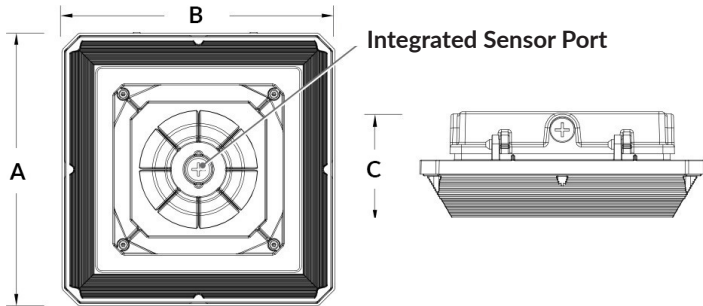

LED WIDE BEAM ANGLE CANOPY LIGHTS

SEARCH CODE: SC29603

FEATURES:

- CCT Kelvin: Color selectable 3000K/4000K/5000K
- Wattage selectable
- Finish: Available in bronze or white finish
- Rated hours: 50,000 hrs
- Dimmable: 0-10V standard - requires low voltage dimmer
- Lens Material: IK10 vandal-resistant polycarbonate lens
- Housing Construction: Die Cast Aluminum
- Wide beam angle: 360 degrees
- Lumens: Ranging from 6288LM - 12557LM

DIMENSIONS:

A - Length	B - Width	C - Height
9.57"	9.57"	3.62"

WARRANTY & LISTINGS:

- 5-year warranty
- DLC Premium
- UL / cUL Certified
- IP65 Waterproof
- RoHS

ELECTRICAL:

- Operating temperature: 0°F to 104°F (-17°C to 40°C)
- Voltage: 120V-277VAC
- CRI: 80
- Standard junction box surface mounting, or multiple knockouts provide installation onto conduits