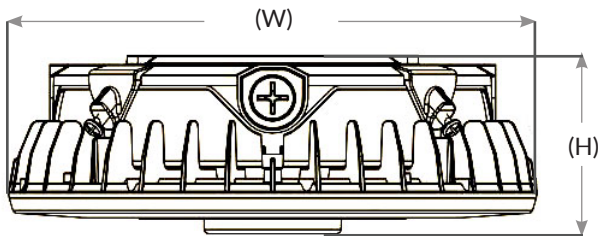

LED HALO CANOPY

SEARCH CODE: SC12499

FEATURES:

- CCT Kelvin: Color selectable 3000K/4000K/5000K
- Finish: Available in bronze or white finish
- Rated hours: 50,000 hrs
- Dimmable: Yes, 0-10V Dimming Only
- Lens Material: Polycarbonate
- Surge Protection: Built-in surge protection - 2.5KV
- Material: Aluminum Alloy
- Diameter: 10" and 11"

DIMENSIONS:

25W, 40W, 55W
(W) 10.03" x (H) 3.13"

75W, 100W
(W) 11.03" x (H) 3.13"

WARRANTY & LISTINGS:

- 5-year warranty
- cETLus Listed
- DLC Approved
- RoHS Compliant
- FCC Compliant
- IP65 Waterproof

ELECTRICAL: